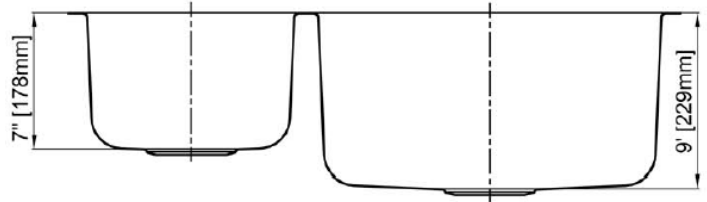

Double Bowl Kitchen Sink

Product Specifications

Features

- 18 Gauge
- Type 304 Stainless Steel
- Includes Mounting Clips
- Fully Undercoated
- Sound Absorption Pads
- Brushed Satin Finish

Overall Size: 31-1/2" x 20-1/2"

Bowl Depth: 7"(left), 9"(right)

Minimum Cabinet Size: 36"

Drain Opening: 3-1/2"

Drain Placement: Center Rear

USE SINK AS CUTOUT TEMPLATE

MLUD3120R

Optional Accessories

- Bottom Basin Rack: MLUD3120BG
- Basket Strainer: MLL7, ML18, ML14, ML15
- Soap Dispenser: CSD, LCSD, LGLSD

For cutout measurement: Use sink in sink box.

All dimensions listed are nominal. Luxart® reserves the right to make product and material changes at any time without notice.

Contact your sales representative for more information or visit our website at mainlinecollection.com