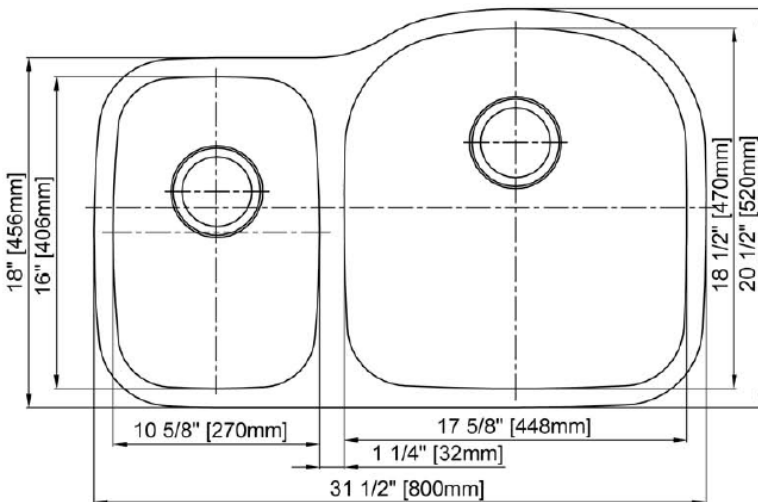

Double Bowl Kitchen Sink

Product Specifications

Features

- 18 Gauge
- Type 304 Stainless Steel
- Includes Mounting Clips
- Fully Undercoated
- Sound Absorption Pads
- Brushed Satin Finish

Overall Size: 31-1/2" x 20-1/2"

Bowl Depth: 7"(left), 9"(right)

Minimum Cabinet Size: 36"

Drain Opening: 3-1/2"

Drain Placement: Center Rear

USE SINK AS CUTOUT TEMPLATE

MLUD3120R

Optional Accessories

- Bottom Basin Rack: MLUD3120BG
- Basket Strainer: MLL7, ML18, ML14, ML15
- Soap Dispenser: CSD, LCSD, LGLSD

For cutout measurement: Use sink in sink box.

All dimensions listed are nominal. Luxart® reserves the right to make product and material changes at any time without notice.

Contact your sales representative for more information or visit our website at mainlinecollection.com