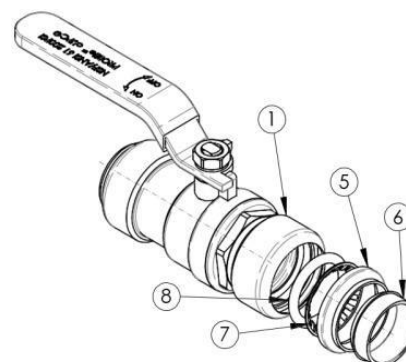

MAINLINE®

Push Connect® Brass Full Port Ball Valves

Product Specifications

PRODUCT FEATURES

- Forged Lead Free* Brass
- Maximum Working Pressure: 200 PSI
- Maximum Temperature Rating: 200° F
- Compatible with Copper, CPVC, PEX & PE-RT
- Replaceable O-Ring Seal Design
- Removable and Reusable
- Push to Connect
- Full Flow
- Available with Pre-Inserted Stiffener

FORCES FOR MECHANICAL SEPARATION TEST

Nominal Size	Longitudinal (Pull) Test		
	Inches	mm	Lbf
1/2	13	150	667
3/4	19	275	1223.2
1	25	475	2112.8

✓To Submit	Part #	Size
	ML902LF	3/8" x 3/8"
	ML22222LF	1/2" x 1/2"
	ML22185LF	3/4" x 3/4"
	ML22186LF	3/4" x 3/4" (FIP)
	ML22223LF	1" x 1"
	ML22305LF	3/4" x 3/4" w/Drain
	ML902LF-S	3/8" x 3/8" w/ Stiffener
	ML22222LF-S	1/2" x 1/2" w/ Stiffener
	ML22185LF-S	3/4" x 3/4" w/ Stiffener
	ML22186LF-S	3/4" x 3/4" (FIP) w/ Stiffener
	ML22223LF-S	1" x 1" w/ Stiffener
	ML22305LF-S	3/4" x 3/4" w/Drain w/ Stiffener

Warranty

See warranty information for more details.

All dimensions listed are nominal. MAINLINE® reserves the right to make product and material changes at any time without notice.

*≤ .25% Pb

Contact your sales representative for more information or visit our website at mainlinecollection.com

Push Connect® Brass Full Port Ball Valves

Product Specifications

MAINLINE®

MATERIALS & SPECIFICATIONS

#	Component	Material
1	Body	Lead Free Brass
2	Ball	Chrome Plated
3	Handle	Chrome Plated
4	Seat	Nylon
5	Retaining Ring	POM
6	Release Ring	POM
7	Grip Ring	Stainless Steel
8	O-ring	EPDM
9	Stem	Lead Free Brass
10	Stem Seal	NBR
11	Nut	Stainless Steel