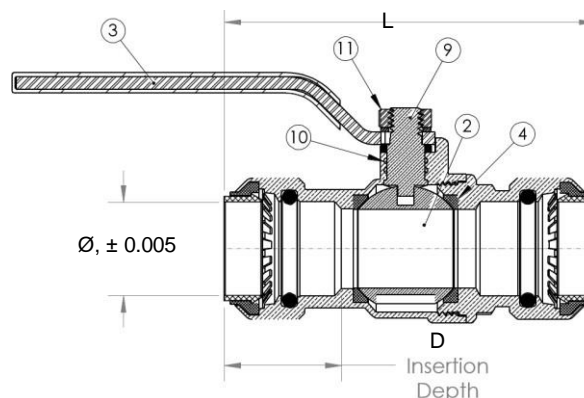

Push Connect® Brass Full Port Ball Valves

Product Specifications

MAINLINE®

MATERIALS & SPECIFICATIONS

#	Component	Material
1	Body	Lead Free Brass
2	Ball	Chrome Plated
3	Handle	Chrome Plated
4	Seat	Nylon
5	Retaining Ring	POM
6	Release Ring	POM
7	Grip Ring	Stainless Steel
8	O-ring	EPDM
9	Stem	Lead Free Brass
10	Stem Seal	NBR
11	Nut	Stainless Steel

DIMENSIONS

#	Ø	D	L
MLU902LF	TBD	TBD	TBD
ML22222LF	0.64	1	2.95
ML22185LF	0.88	1.06	3.69
ML22186LF	TBD	TBD	TBD
ML22223LF	1.142	1.31	3.96
ML22305LF	TBD	TBD	TBD
ML902LF-S	TBD	TBD	TBD
ML22222LF-S	0.64	1	2.95
ML22185LF-S	0.88	1.06	3.69
ML22186LF-S	TBD	TBD	TBD
ML22223LF-S	1.142	1.31	3.96
ML22305LF-S	TBD	TBD	TBD