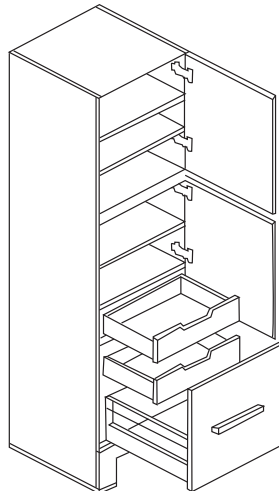

Vicenza-18 Linen Cabinet

Specification & Installation Guide

Features

- Free standing Vicenza-18 linen cabinet
- Size: 76" (1930mm)H x 18"(458mm)W x 18"(458mm)W
- Furniture grade plywood layered with solid wood veneer and protected with several coats of polyurethane.
- Matching finish inside and out
- Top section with two adjustable wooden shelves
- Centre section:
 - Two adjustable wooden shelves
 - One interior drawer with full extension adjustable European hardware
- Top/Center section doors:
 - Soft-close with adjustable European hardware
 - Available: right-hinged or left hinged
- Bottom section:
 - Large 19" full extension soft-close drawer with adjustable European hardware
 - Full extension soft-close interior drawer with adjustable European hardware
- Handle and leg plates: Polished chrome

Finishes

- Ash Grey (AG)
- Glossy White (GW)
- Walnut (WA)

Package dimension

20" x 21" x 78"

Gross weight

148 lbs / 67.27 kgs

OPEN VIEW

FRONT VIEW

BACK VIEW

SIDE VIEW

For clarification, please contact Madeli Customer Care at (800)-819-6988 or (305)-718-8817 Ext. 1

All dimensions are approximate and subject to standard tolerance. Specifications subject to change without prior notice.