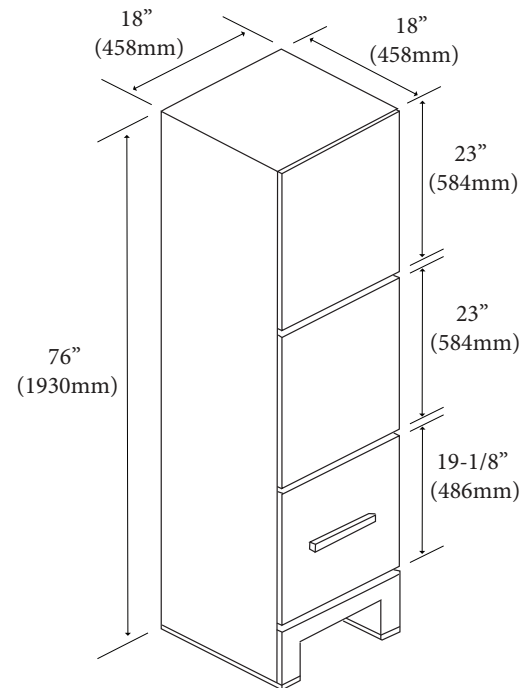

Vicenza-18 Linen Cabinet

Specification & Installation Guide

Features

- Free standing Vicenza-18 linen cabinet
- Size: 76" (1930mm)H x 18"(458mm)W x 18"(458mm)W
- Furniture grade plywood layered with solid wood veneer and protected with several coats of polyurethane.
- Matching finish inside and out
- Top section with two adjustable wooden shelves
- Centre section:
 - Two adjustable wooden shelves
 - One interior drawer with full extension adjustable European hardware
- Top/Center section doors:
 - Soft-close with adjustable European hardware
 - Available: right-hinged or left hinged
- Bottom section:
 - Large 19" full extension soft-close drawer with adjustable European hardware
 - Full extension soft-close interior drawer with adjustable European hardware
- Handle and leg plates: Polished chrome

Finishes

- Ash Grey (AG)
- Glossy White (GW)
- Walnut (WA)

Package dimension

20" x 21" x 78"

Gross weight

148 lbs / 67.27 kgs

OPEN VIEW

FRONT VIEW

BACK VIEW

SIDE VIEW

For clarification, please contact Madeli Customer Care at (800)-819-6988 or (305)-718-8817 Ext. 1

All dimensions are approximate and subject to standard tolerance. Specifications subject to change without prior notice.