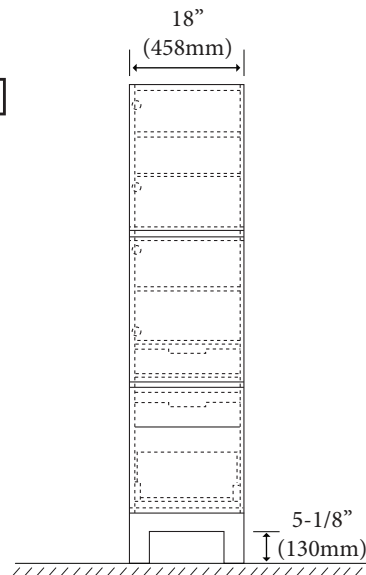

Vicenza-18 Linen Cabinet

Specification & Installation Guide

Features

- Free standing Vicenza-18 linen cabinet
- Size: 76" (1930mm)H x 18"(458mm)W x 18"(458mm)W
- Furniture grade plywood layered with solid wood veneer and protected with several coats of polyurethane.
- Matching finish inside and out
- Top section with two adjustable wooden shelves
- Centre section:
 - Two adjustable wooden shelves
 - One interior drawer with full extension adjustable European hardware
- Top/Center section doors:
 - Soft-close with adjustable European hardware
 - Available: right-hinged or left hinged
- Bottom section:
 - Large 19" full extension soft-close drawer with adjustable European hardware
 - Full extension soft-close interior drawer with adjustable European hardware
- Handle and leg plates: Polished chrome

Finishes

- Ash Grey (AG)
- Glossy White (GW)
- Walnut (WA)

Package dimension

20" x 21" x 78"

Gross weight

148 lbs / 67.27 kgs

OPEN VIEW

FRONT VIEW

BACK VIEW

SIDE VIEW

For clarification, please contact Madeli Customer Care at (800)-819-6988 or (305)-718-8817 Ext. 1

All dimensions are approximate and subject to standard tolerance. Specifications subject to change without prior notice.