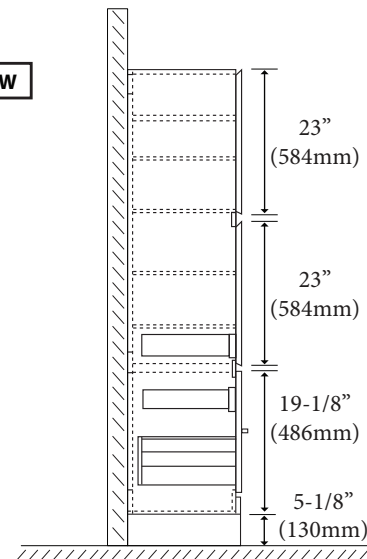

Vicenza-18 Linen Cabinet

Specification & Installation Guide

Features

- Free standing Vicenza-18 linen cabinet
- Size: 76" (1930mm)H x 18"(458mm)W x 18"(458mm)W
- Furniture grade plywood layered with solid wood veneer and protected with several coats of polyurethane.
- Matching finish inside and out
- Top section with two adjustable wooden shelves
- Centre section:
 - Two adjustable wooden shelves
 - One interior drawer with full extension adjustable European hardware
- Top/Center section doors:
 - Soft-close with adjustable European hardware
 - Available: right-hinged or left hinged
- Bottom section:
 - Large 19" full extension soft-close drawer with adjustable European hardware
 - Full extension soft-close interior drawer with adjustable European hardware
- Handle and leg plates: Polished chrome

Finishes

- Ash Grey (AG)
- Glossy White (GW)
- Walnut (WA)

Package dimension

20" x 21" x 78"

Gross weight

148 lbs / 67.27 kgs

OPEN VIEW

FRONT VIEW

BACK VIEW

SIDE VIEW

For clarification, please contact Madeli Customer Care at (800)-819-6988 or (305)-718-8817 Ext. 1

All dimensions are approximate and subject to standard tolerance. Specifications subject to change without prior notice.