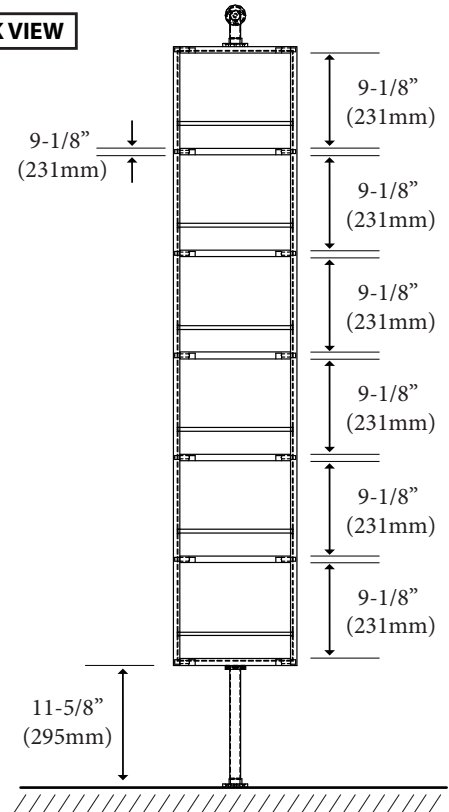

### Features

- Free-standing, rotating cabinet
- Wall and front mount
- Cabinet: 59-1/16" (1500mm) H x 11-15/16" (300mm) W x 6-5/16" (160mm) D
- Total Height: 73-11/16" (1870mm)
- Furniture grade plywood layered with solid wood veneer and protected with several coats of polyurethane.
- Matching Finish inside and out
- Front: dressing mirror
- Rear: Six shelves with retainer rod

### Package dimension

14"x 8" x 61"

### Gross weight

15.91 lbs / 35 kgs

**BACK VIEW**

**TOP VIEW**

### SIDE VIEW