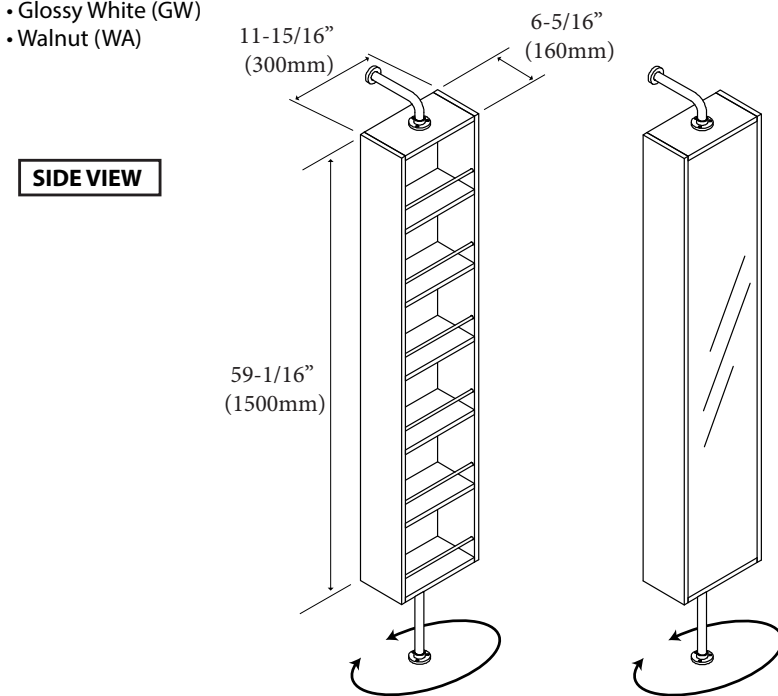

Rotating-7 Linen Cabinet

Specification & Installation Guide

Features

- Free-standing, rotating cabinet
- Wall and front mount
- Cabinet: 59-1/16" (1500mm) H x 11-15/16" (300mm) W x 6-5/16" (160mm) D
- Total Height: 73-11/16" (1870mm)
- Furniture grade plywood layered with solid wood veneer and protected with several coats of polyurethane.
- Matching Finish inside and out
- Front: dressing mirror
- Rear: Six shelves with retainer rod

Finishes

- Glossy White (GW)
- Walnut (WA)

SIDE VIEW