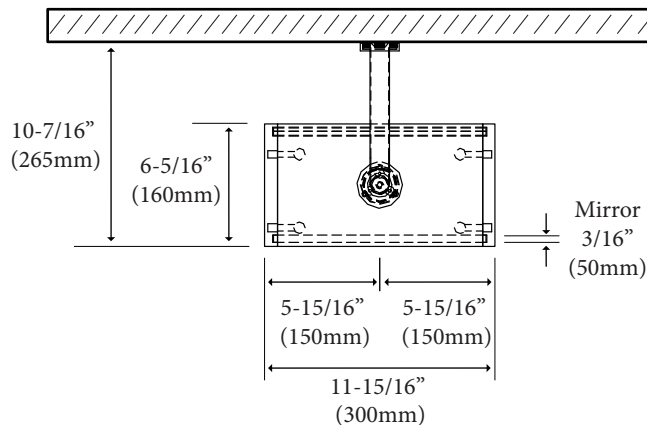

### Features

- Free-standing, rotating cabinet
- Wall and front mount
- Cabinet: 59-1/16" (1500mm) H x 11-15/16" (300mm) W x 6-5/16" (160mm) D
- Total Height: 73-11/16" (1870mm)
- Furniture grade plywood layered with solid wood veneer and protected with several coats of polyurethane.
- Matching Finish inside and out
- Front: dressing mirror
- Rear: Six shelves with retainer rod

### Package dimension

14"x 8" x 61"

### Gross weight

15.91 lbs / 35 kgs

**BACK VIEW**

**TOP VIEW**