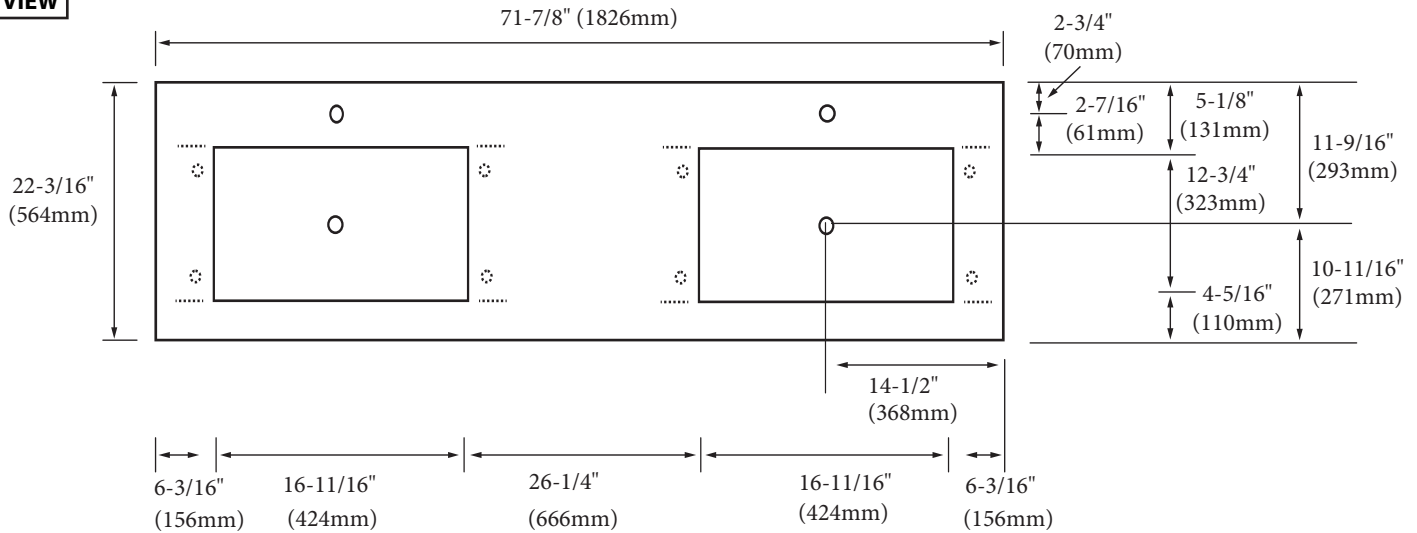

Quartzstone Countertop – 72" Double

Specification & Installation Guide

FEATURES

- Design: Quartzstone Countertop
- Material: Quartz composite.
- Dimension: 71-7/8" (1826 mm)L x 22-3/16" (564 mm)W x 3/4" (20 mm)H
- Basin cut-out for Madeli under mount sink CB-2015
- Faucet hole(s): Single or 8" widespread.
- 4"H backsplash is included
- Packaging Dimensions: 75" (1905 mm) x 25" (635 mm) x 4" (102 mm)
- Gross Weight: 106 lbs (48 kg)

FINISHES

- White (WH)
- White Carrara (WC)
- Mocha (MO)

TOP VIEW

UNDER SIDE VIEW (CLIP POSITIONS)

For clarification, please contact Madeli Customer Care at (800)-819-6988 or (305)-718-8817 Ext. 1

All dimensions are approximate and subject to standard tolerance. Specifications subject to change without prior notice.