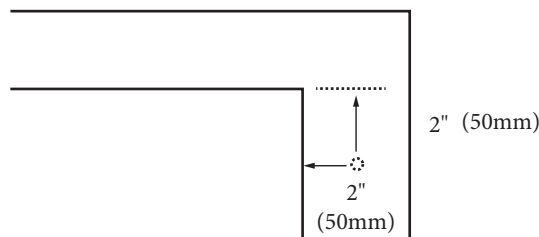

Quartzstone Countertop – 72" Double

Specification & Installation Guide

FEATURES

- Design: Quartzstone Countertop
- Material: Quartz composite.
- Dimension: 71-7/8" (1826 mm)L x 22-3/16" (564 mm)W x 3/4" (20 mm)H
- Basin cut-out for Madeli under mount sink CB-2015
- Faucet hole(s): Single or 8" widespread.
- 4"H backsplash is included
- Packaging Dimensions: 75" (1905 mm) x 25" (635 mm) x 4" (102 mm)
- Gross Weight: 106 lbs (48 kg)

FINISHES

- White (WH)
- White Carrara (WC)
- Mocha (MO)

TOP VIEW

UNDER SIDE VIEW (CLIP POSITIONS)

For clarification, please contact Madeli Customer Care at (800)-819-6988 or (305)-718-8817 Ext. 1

All dimensions are approximate and subject to standard tolerance. Specifications subject to change without prior notice.