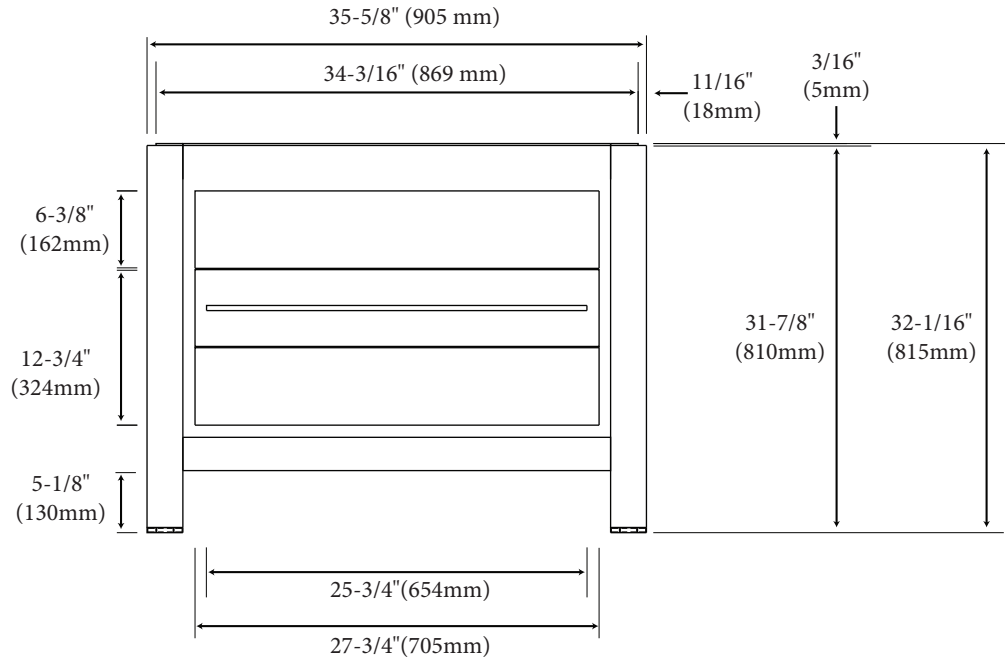

Vicenza - 36"

Specification & Installation Guide

FRONT VIEW