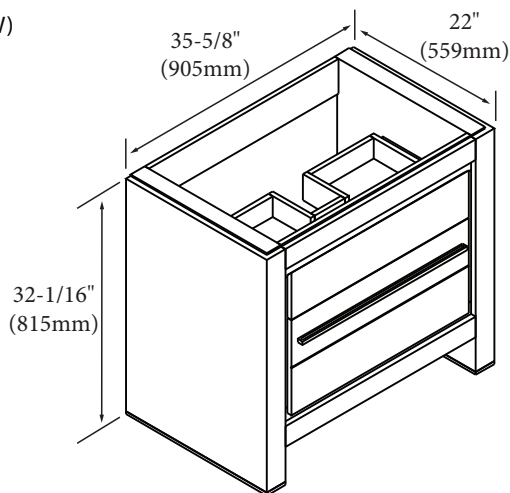

### Features

- Free Standing 36" vanity: 32-1/16" (815mm)H x 22"(559mm)D x 35-5/8" (905mm)W
- Furniture grade plywood layered with solid wood veneer and protected with several coats of polyurethane (No particle board or MDF used).
- Matching finish inside out
- Two drawers of different depths with full-extension soft-close European hardware.
- The bottom drawer includes adjustable tempered glass dividers.
- Handle and legs: Polished chrome finish

### Package Dimensions

38" x 26" x 35"

### Weight

134 lbs. / 60.91 kgs.