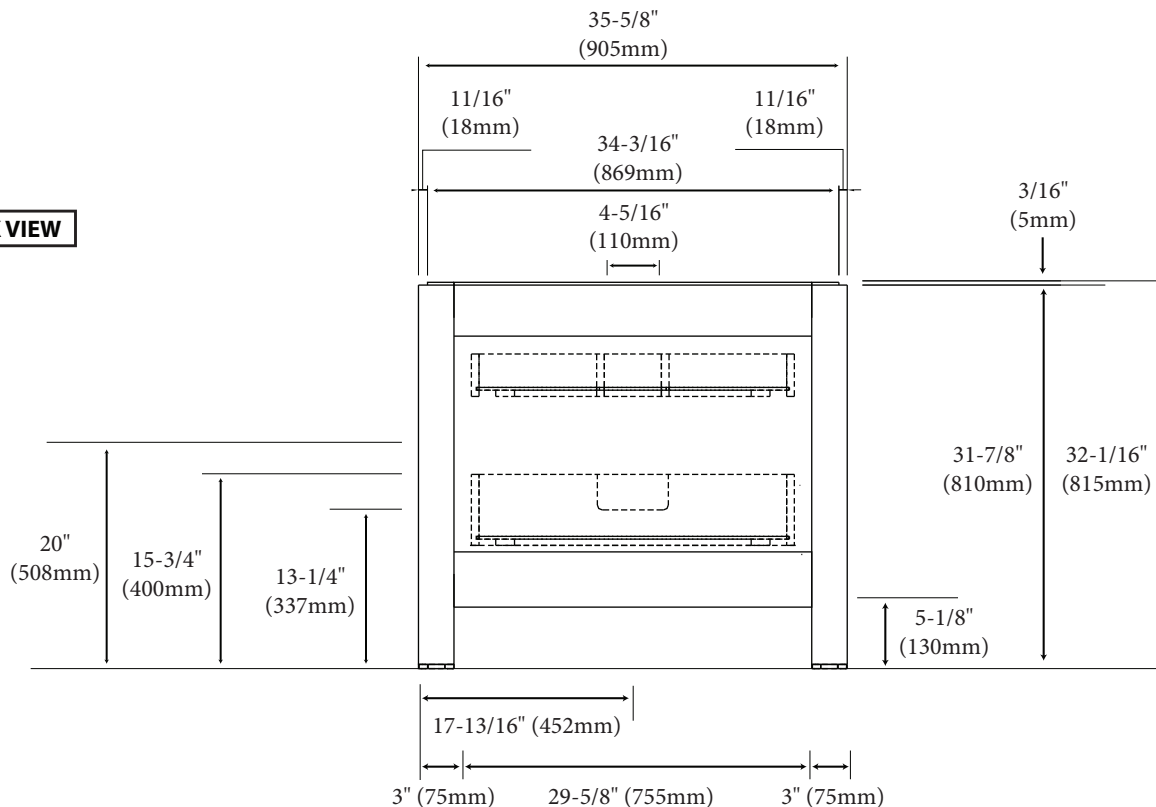

Vicenza - 36"

Specification & Installation Guide

TOP VIEW

BACK VIEW