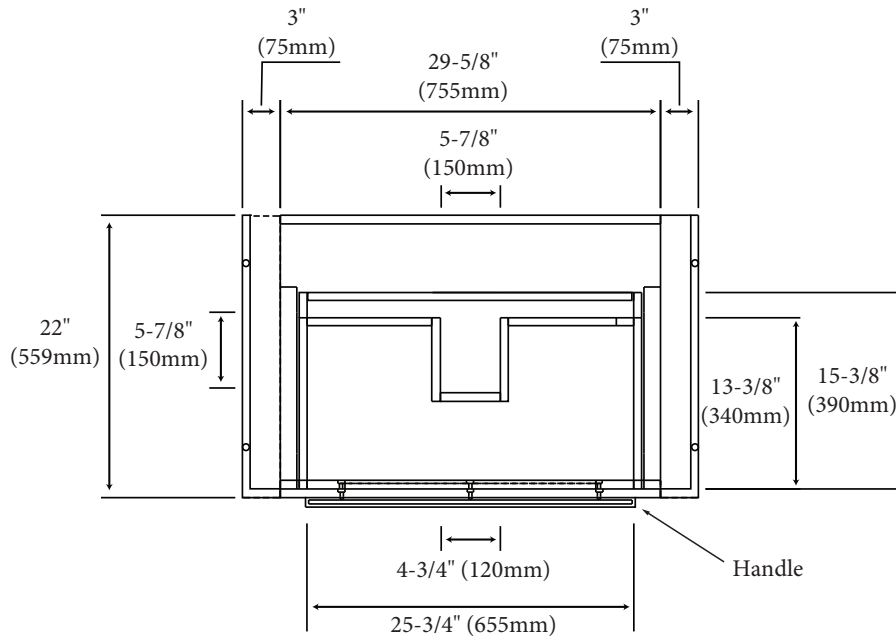

Vicenza - 36"

Specification & Installation Guide

TOP VIEW