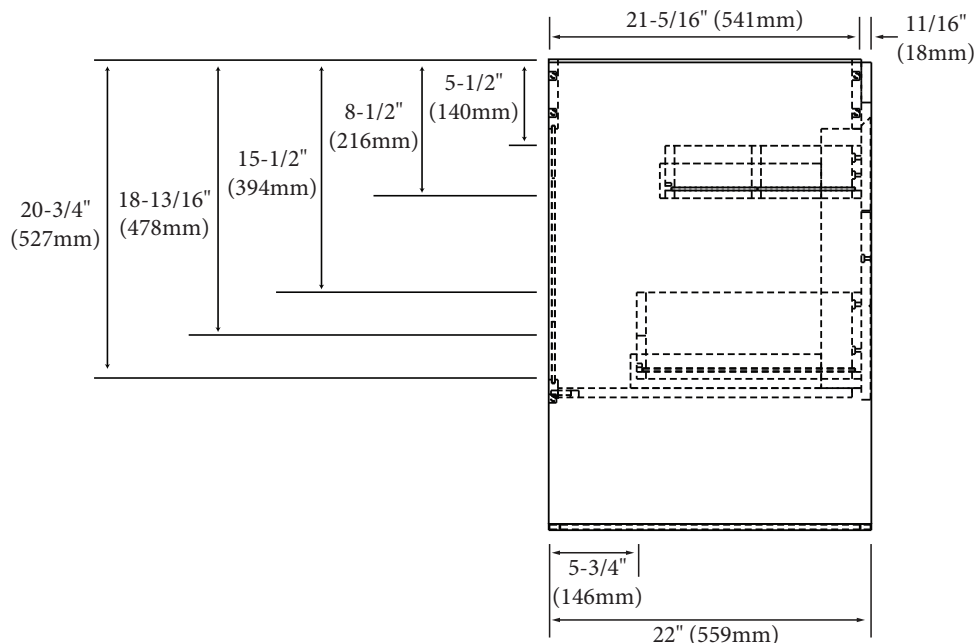

### Features

- Free Standing 36" vanity: 32-1/16" (815mm)H x 22"(559mm)D x 35-5/8" (905mm)W
- Furniture grade plywood layered with solid wood veneer and protected with several coats of polyurethane (No particle board or MDF used).
- Matching finish inside out
- Two drawers of different depths with full-extension soft-close European hardware.
- The bottom drawer includes adjustable tempered glass dividers.
- Handle and legs: Polished chrome finish

### Package Dimensions

38" x 26" x 35"

### Weight

134 lbs. / 60.91 kgs.

### SIDE VIEW

**For clarification, please contact Madeli Customer Care at (800)-819-6988 or (305)-718-8817 Ext. 1**

All dimensions are approximate and subject to standard tolerance. Specifications subject to change without prior notice.