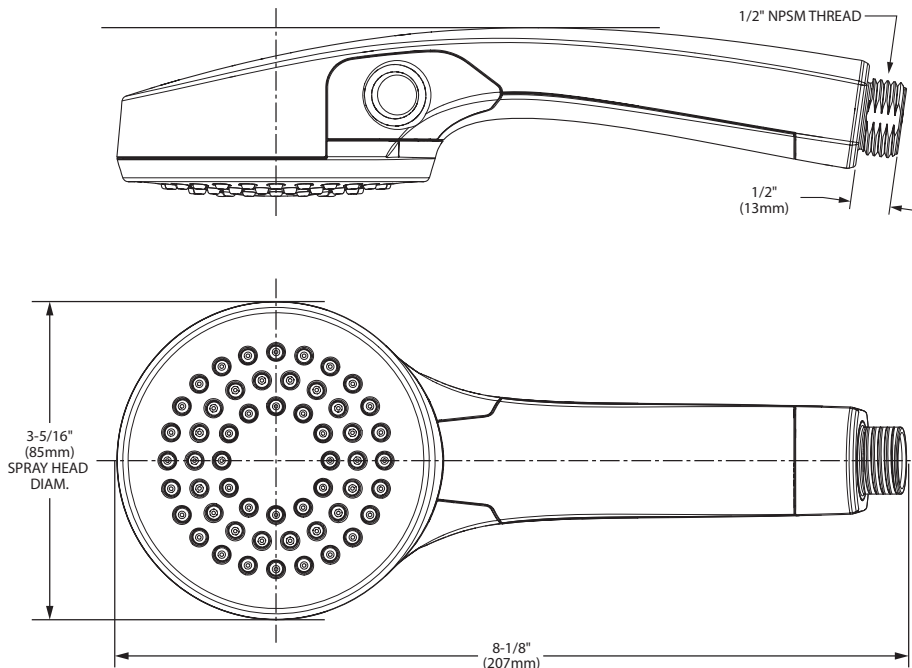

DESCRIPTION

- Handheld shower with Chrome plated finish
- Easy cleaning rubber nozzles

OPERATION

- Single-function spray pattern with non-positive pause feature (reduces the flow of water to a trickle)
- Integrated backflow prevention

FLOW

- **9349** (2.5 gpm/9.5 L/min) maximum at 80 psi - Chrome finish
- **9349EP15** (1.5 gpm/5.7 L/min) maximum at 80 psi - Chrome finish, **WaterSense[®] certified**

STANDARDS

- Third party certified to: WaterSense[®] (only applies to 1.5 gpm), ASME A112.18.1/CSA B125.1 and all applicable requirements referenced therein

WARRANTY

- Warranted for 5 years against material or manufacturing defects

**M-Dura™ Commercial
Three-Function Shower System**

Models: 9349 series

CRITICAL DIMENSIONS

(DO NOT SCALE)