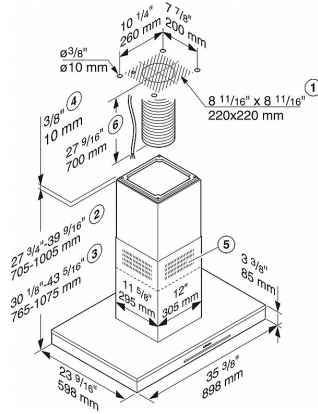

DA 6698 D Purist. Ed.6000

Island décor hood

with energy-efficient LED lighting and touch controls for simple operation.

DA 6698 D, CLST (Installation drawing) - USA

1) Extraction cut-out
2) Extraction
3) Recirculation
4) Installation option with spacer frame
5) Ventilation grille at the top for recirculation
6) A mains cable and, for extraction mode, flexible exhaust ducting is required from the ceiling connection to the connection on the cooker hood.