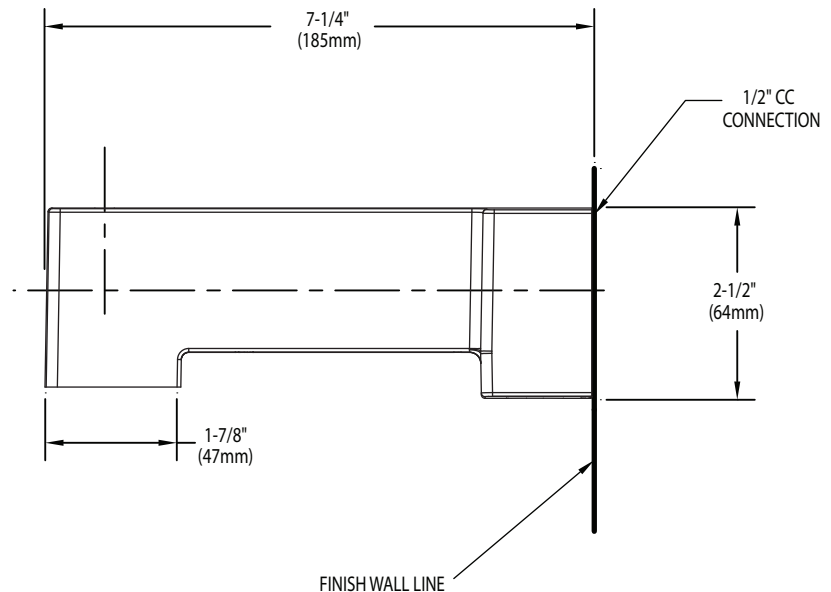

Buy it for looks. Buy it for life.®

Specifications

DESCRIPTION

- Metal construction with various finishes identified by suffix
- Designed to be installed on a 1/2" pipe slip fit-CC connection
- Non-diverting

90 DEGREE™
1/2" Slip Fit Non-Diverting Tub Spout
Model: S3898 series

CRITICAL DIMENSIONS

(DO NOT SCALE)

FOR MORE INFORMATION CALL: 1-800-BUY-MOEN

www.moen.com