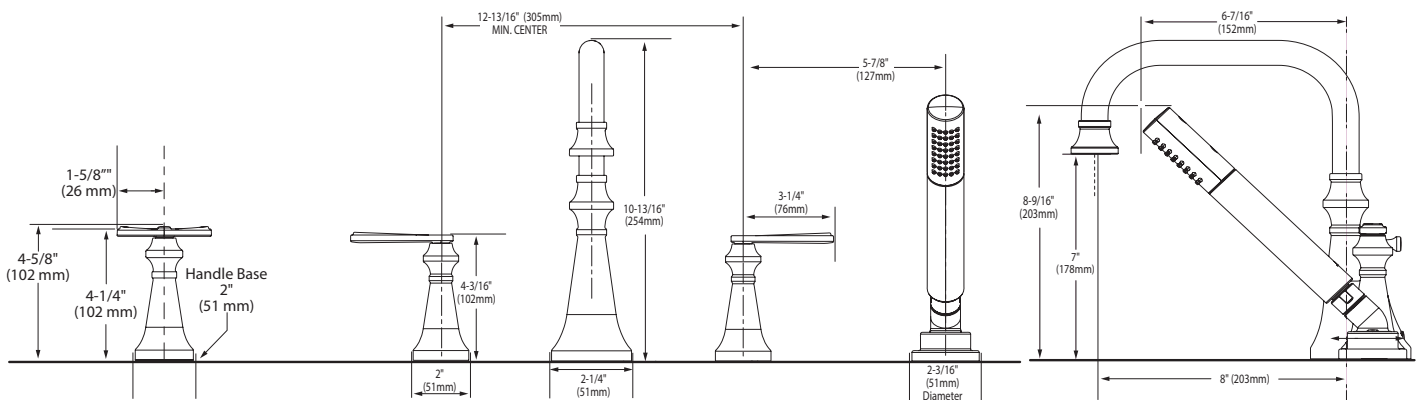

DESCRIPTION

- Metal construction with various finishes identified by suffix
- Single function handshower with double check valves

OPERATION

- Lever and cross style handles
- Rotate hot side handle counterclockwise to open (clockwise to close)
- Rotate cold side handle clockwise to open (counterclockwise to close)

COLINET™

Two-Handle Roman Tub Faucet Trim w/ Built In Diverter Valve

Models: TS44504 series (lever handle)

Models: TS44506 series (cross handle)

Valves: 9792, 9793

CRITICAL DIMENSIONS

(DO NOT SCALE)

FOR MORE INFORMATION CALL: 1-800-BUY-MOEN