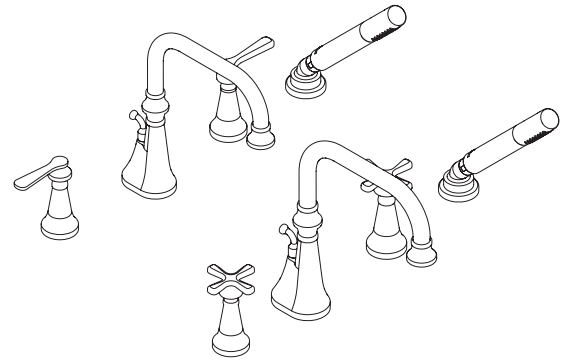

DESCRIPTION

- Metal construction with various finishes identified by suffix
- Single function handshower with double check valves

OPERATION

- Lever and cross style handles
- Rotate hot side handle counterclockwise to open (clockwise to close)
- Rotate cold side handle clockwise to open (counterclockwise to close)

FLOW

- Hand shower meets 1.75gpm max (6.6 L//min) @ 80 psi

STANDARDS

- Third party certified to ASME A112.18.1/CSA B-125.1, and all applicable requirements referenced therein
- **ADA**  for lever handles

COLINET™

Two-Handle Roman Tub Faucet Trim w/ Built In Diverter Valve

Models: TS44504 series (lever handle)

Models: TS44506 series (cross handle)

Valves: 9792, 9793

CRITICAL DIMENSIONS

(DO NOT SCALE)

FOR MORE INFORMATION CALL: 1-800-BUY-MOEN