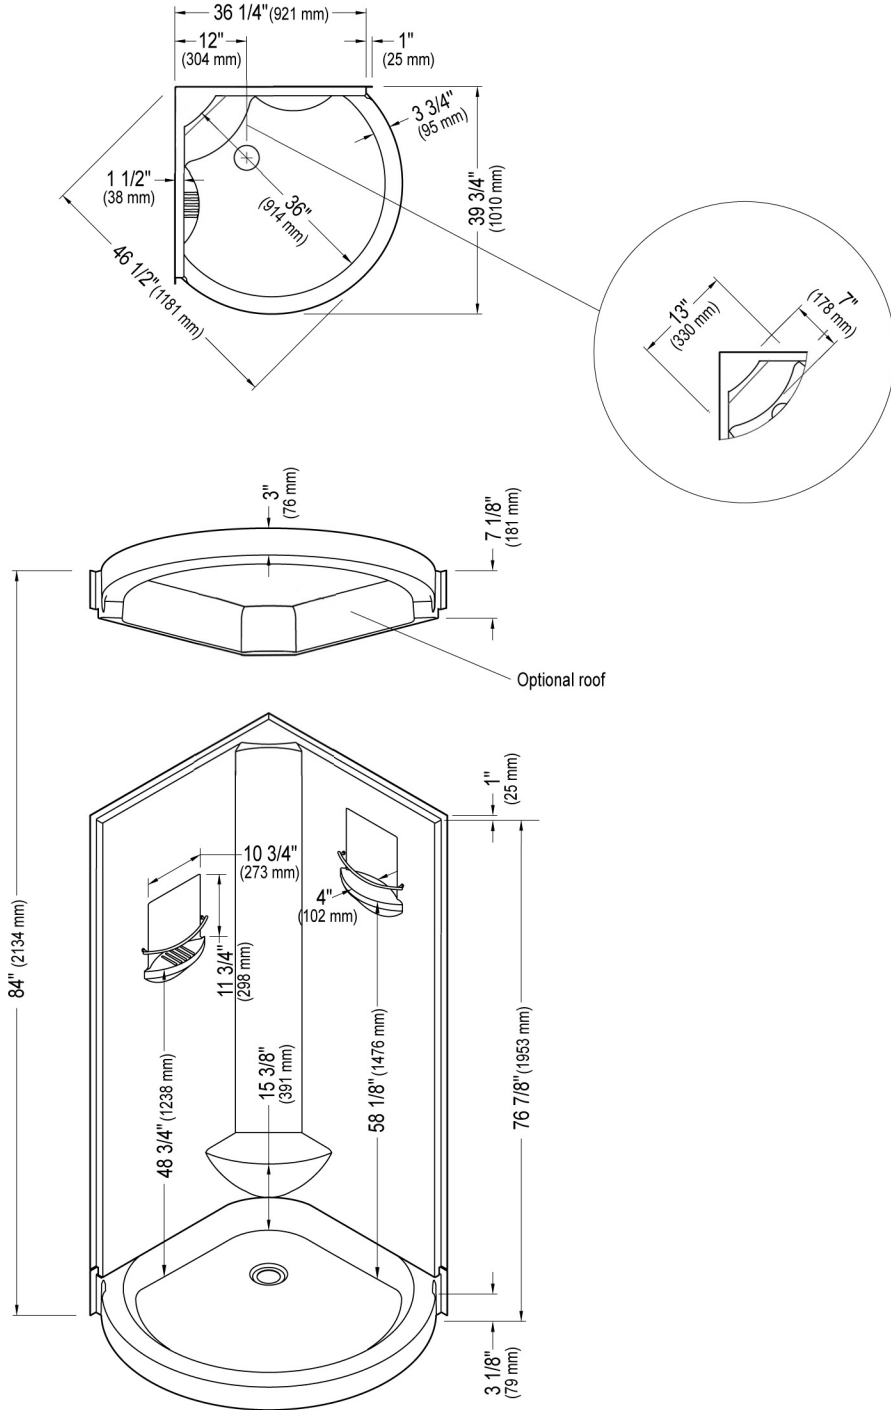

# STELLA 2P ROUND FRONT

Two-piece corner shower

6835 PICARD STREET  
SAINT-HYACINTHE, QUEBEC J2S 1H3  
CANADA

PHONE 450 773 7058  
FAX 450 773 5063  
TOLL-FREE CANADA 1 888 226 7099  
TOLL-FREE USA 1 888 226 7899