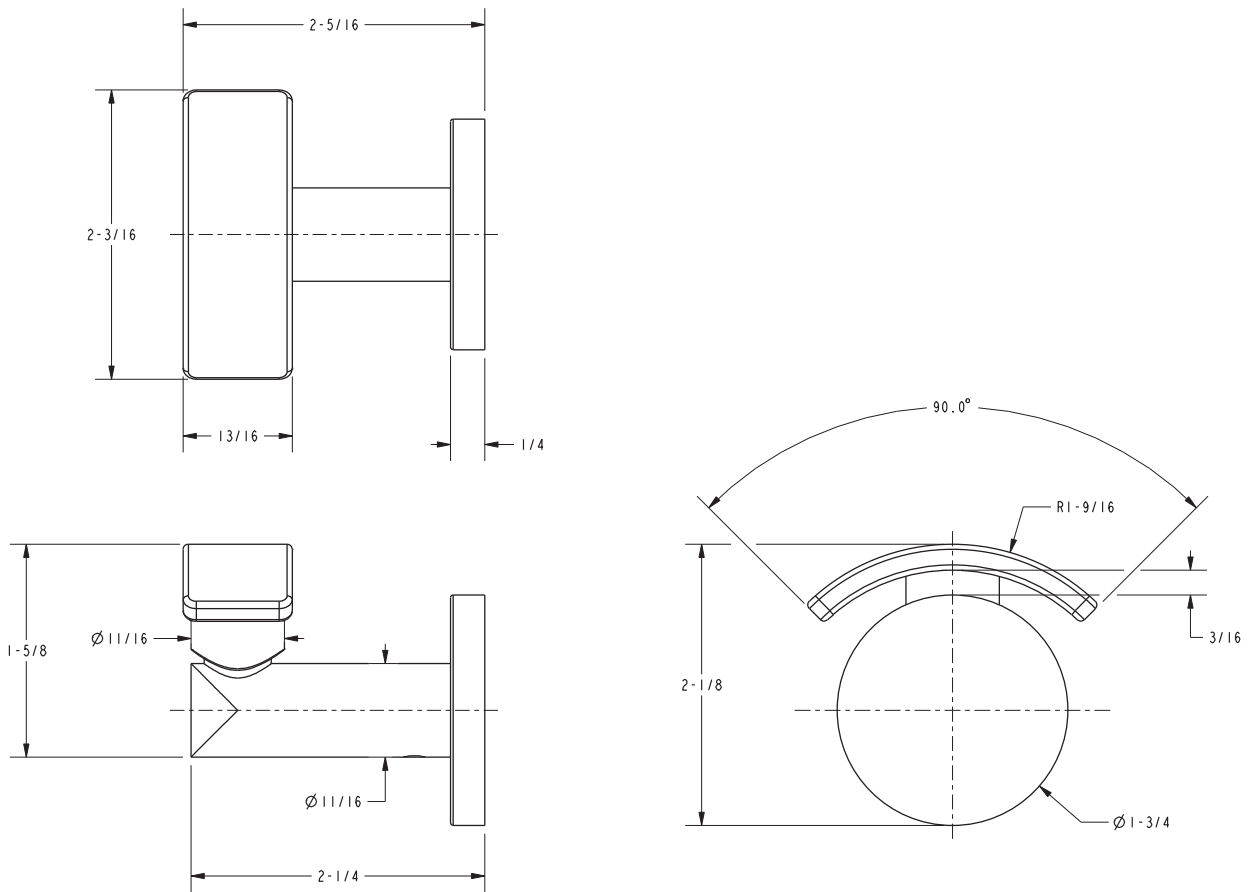

### Product Specification **Add "Color / Finish" suffix to Model number, below.**

The Single Robe Hook shall be made of solid brass construction. Single Robe Hook shall complement Newport Brass East Square product series. Single Robe Hook shall be Newport Brass Model 990-1660/\_\_\_\_\_.

## PRODUCT DIMENSIONS *(Units are in inches)*