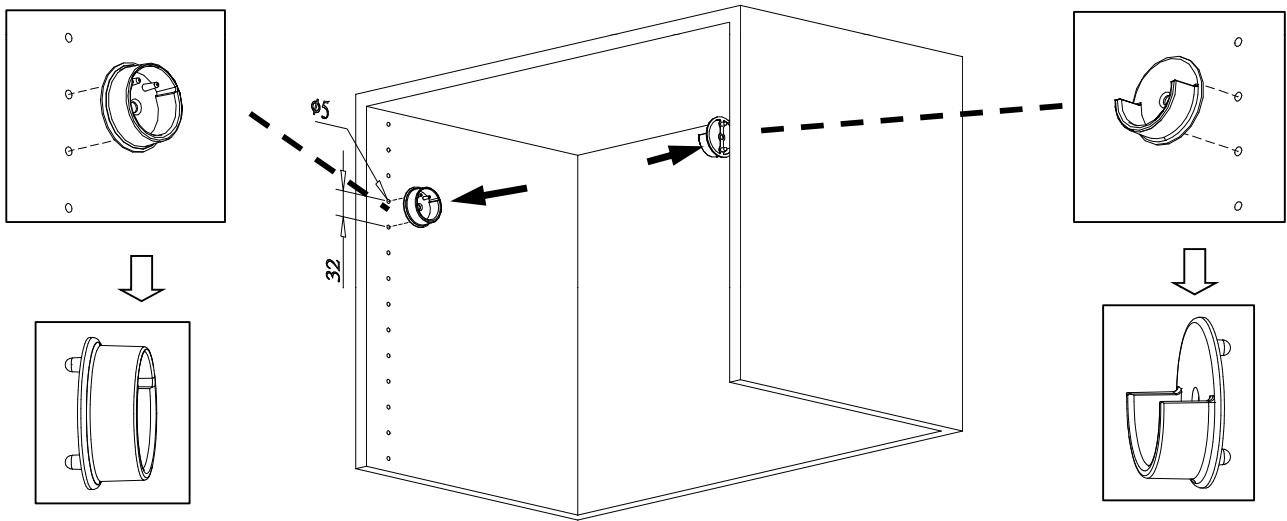

INSTALLATION INSTRUCTIONS

for P35 Closet Pole End Cap

Step 1: Use for Ø5, 32mm hole system

Step 2: Using enclosing wood screw if necessary

Step 3: Finished

12400 Earl Jones Way

Louisville, KY 40299

rev-a-shelf.com