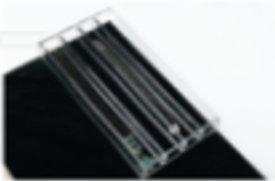

6" D
153 mm

1-1/4" H
32 mm

CA-LGORG

11-5/8" W
296 mm

TOP VIEW

4-1/4" D
108 mm

1-1/4" H
32 mm

CA-NECKLACE

11-5/8" W
296 mm

TOP VIEW

6" D
153 mm

12400 Earl Jones Way
Louisville, KY 40299

rev-a-shelf.com

Customer Service: 800-626-1126