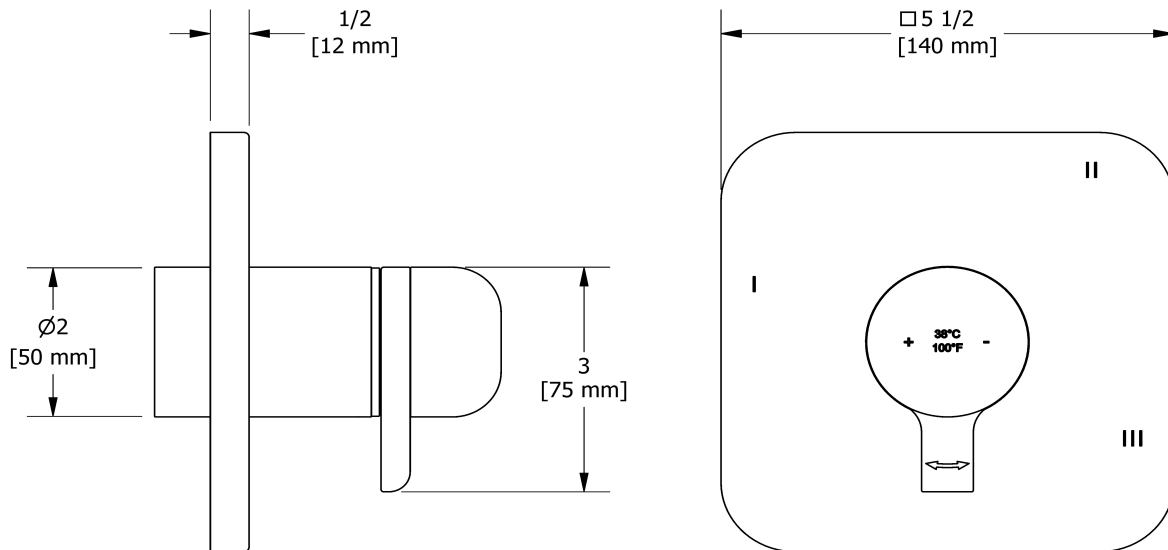

Certifications

- CSA B125.1
- ASME A112.18.1
- ASSE 1016
- CMR248 Approval

UPC®