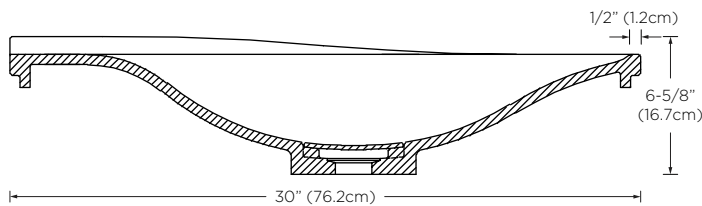

Model : E092830

Designed By: **MATTEO THUN & ANTONIO RODRIGUEZ** | ITALY

Features : No overflow
Matching drain cover plate in Matte White Solid Surface (A01) or White Ceramic (WH) included
Works with drain 700204
Drain sold separately
U.S. PATENT D745648

Available Finish : Matte White (A01) - Solid Surface
White (WH) - Ceramic

Codes/Standards Applicable : Specified model meets or exceeds the following:

- ASME A112.19.2
- IAPMO/cUPC
- CSA B45
- CMR 248

Top

Front

Side