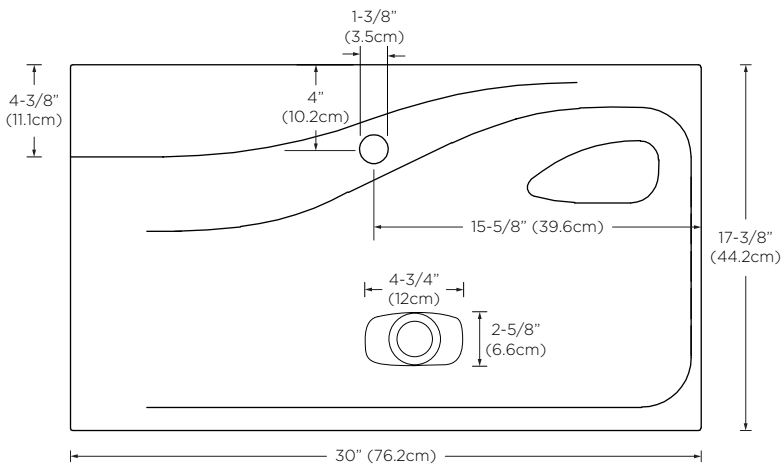

Model : E092830

Designed By: **MATTEO THUN & ANTONIO RODRIGUEZ** | ITALY

Features : No overflow
Matching drain cover plate in Matte White Solid Surface (A01) or White Ceramic (WH) included
Works with drain 700204
Drain sold separately
U.S. PATENT D745648

Available Finish : Matte White (A01) - Solid Surface
White (WH) - Ceramic

Codes/Standards Applicable : Specified model meets or exceeds the following:

- ASME A112.19.2
- IAPMO/cUPC
- CSA B45
- CMR 248

Top