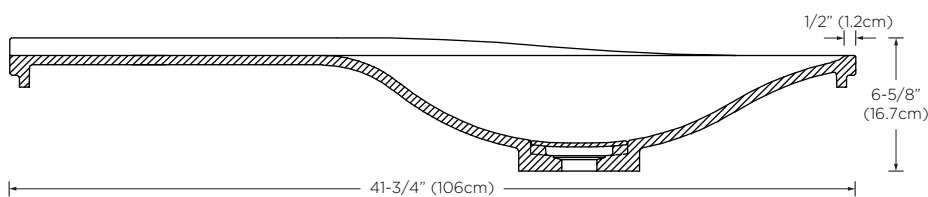

Model : E092842

Designed By: **MATTEO THUN & ANTONIO RODRIGUEZ** | ITALY

Features : No overflow
Matching drain cover plate in Matte White Solid Surface (A01) or White Ceramic (WH) included
Works with drain 700204
Drain sold separately
U.S. PATENT D745648

Available Finish : Matte White (A01) - Solid Surface
White (WH) - Ceramic

Codes/Standards Applicable : Specified model meets or exceeds the following:

- ASME A112.19.2
- IAPMO/cUPC
- CSA B45
- CMR 248

Top

Front

Side