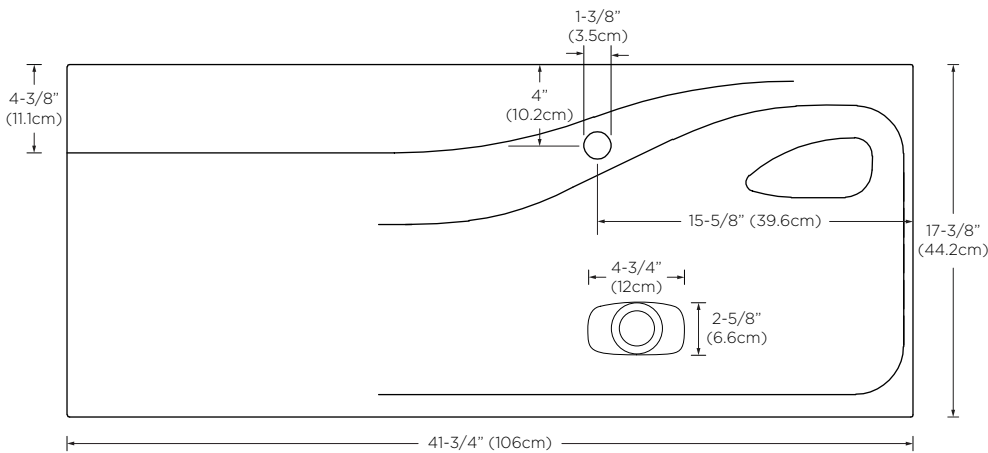

Model : E092842

Designed By: **MATTEO THUN & ANTONIO RODRIGUEZ** | ITALY

Features : No overflow
Matching drain cover plate in Matte White Solid Surface (A01) or White Ceramic (WH) included
Works with drain 700204
Drain sold separately
U.S. PATENT D745648

Available Finish : Matte White (A01) - Solid Surface
White (WH) - Ceramic

Codes/Standards Applicable : Specified model meets or exceeds the following:

- ASME A112.19.2
- IAPMO/cUPC
- CSA B45
- CMR 248

Top