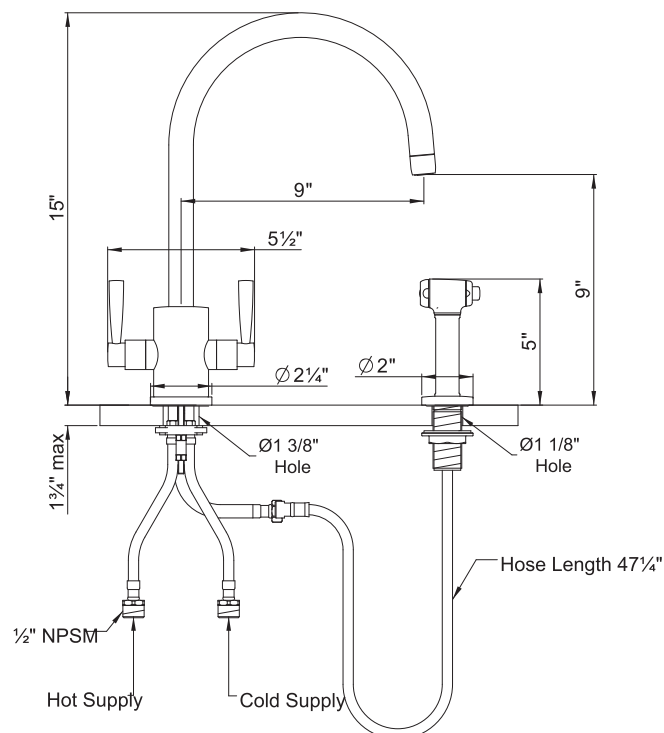

WARRANTY

- Limited Lifetime

* For CA/VT, place a "-2" at end of model number for code compliant product. (Example A3608LMAPC-2)

Consult your local Rohl showroom for additional information and specifications. For complete warranty details and a list of showrooms, go to www.rohlhome.com.