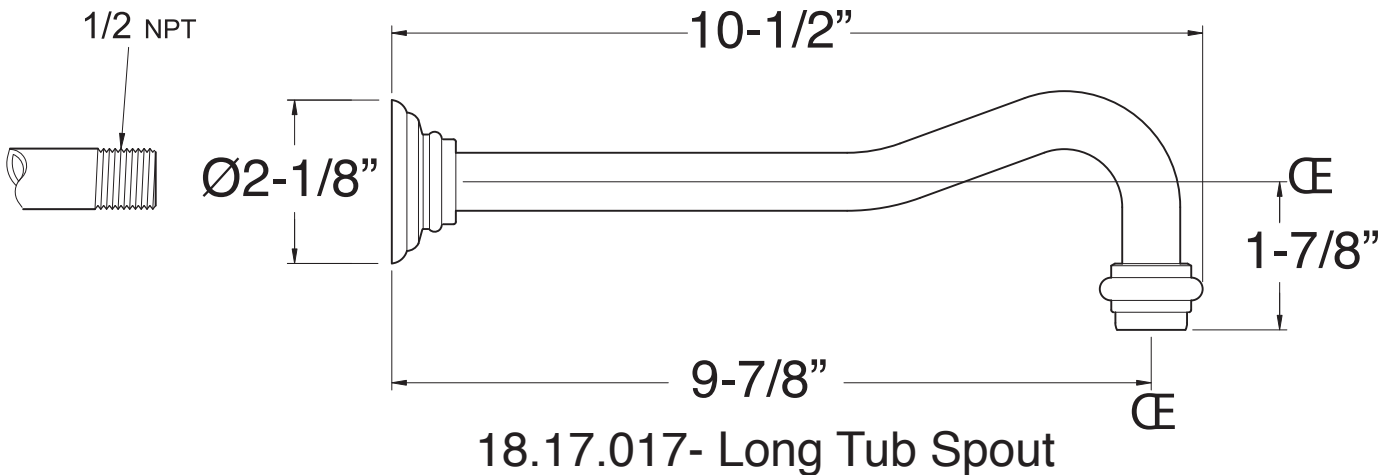

350 Wall Tub Spout

18.17.013

350 Long Wall Tub Spout

18.17.017

Note: Measurements are subject to change or cancellation. No responsibility is assumed for use of superseded or voided pages.