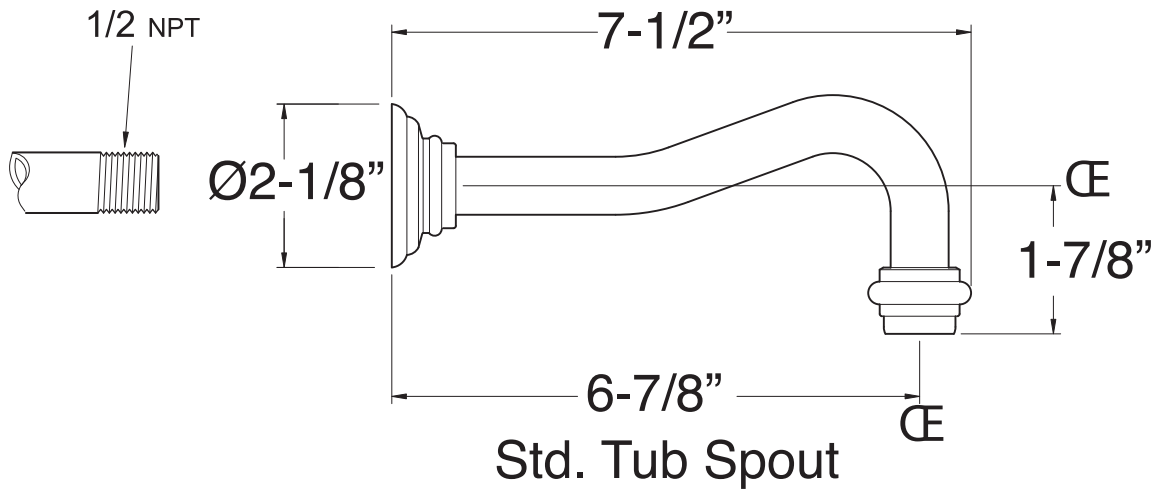

350 Wall Tub Spout

18.17.013

350 Long Wall Tub Spout

18.17.017

Note: Measurements are subject to change or cancellation. No responsibility is assumed for use of superseded or voided pages.