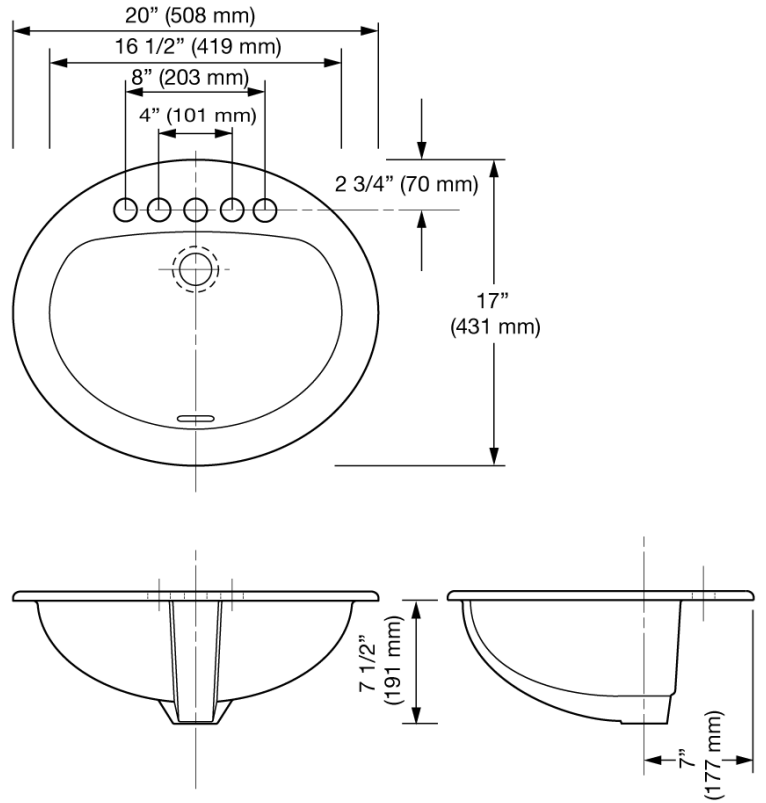

**CODE NUMBER**

3873002

**DESCRIPTION**

Vitreous China Drop-In Lavatory.

**DETAILS**

- Centerset: 4"
- Nominal Dimensions: 17" x 20" x 8" (432 x 508 x 203mm)

**FEATURES**

- White Vitreous China
- Drop-in
- Front overflow
- 4" (102mm) centerset
- 20" x 17" (508 mm x 431 mm)

**ROUGH-IN**

**COMPLIANCES & CERTIFICATIONS**

(cUPC Certified, EPD, HPD)

**NOTES**

All information contained within this document subject to change without notice.

All vitreous china dimensions shown in these drawings are nominal and not to scale. Dimensions can vary within the tolerances established in the governing ASME A112.19.2/CSA B45.1 standard. It is important to consider this when planning rough-in and plumbing layouts.