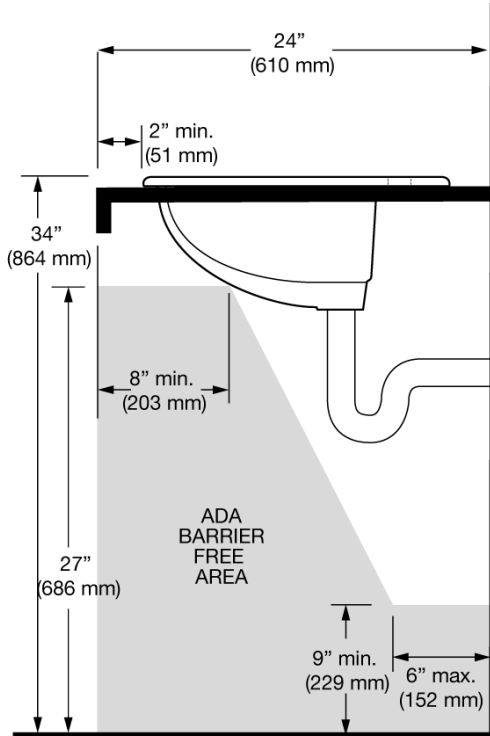

**CODE NUMBER**

3873002

**DESCRIPTION**

Vitreous China Drop-In Lavatory.

**DETAILS**

- Centerset: 4"
- Nominal Dimensions: 17" x 20" x 8" (432 x 508 x 203mm)

**FEATURES**

- White Vitreous China
- Drop-in
- Front overflow
- 4" (102mm) centerset
- 20" x 17" (508 mm x 431 mm)

**ROUGH-IN**

**COMPLIANCES & CERTIFICATIONS**

(cUPC Certified, EPD, HPD)

**NOTES**

All information contained within this document subject to change without notice.

All vitreous china dimensions shown in these drawings are nominal and not to scale. Dimensions can vary within the tolerances established in the governing ASME A112.19.2/CSA B45.1 standard. It is important to consider this when planning rough-in and plumbing layouts.