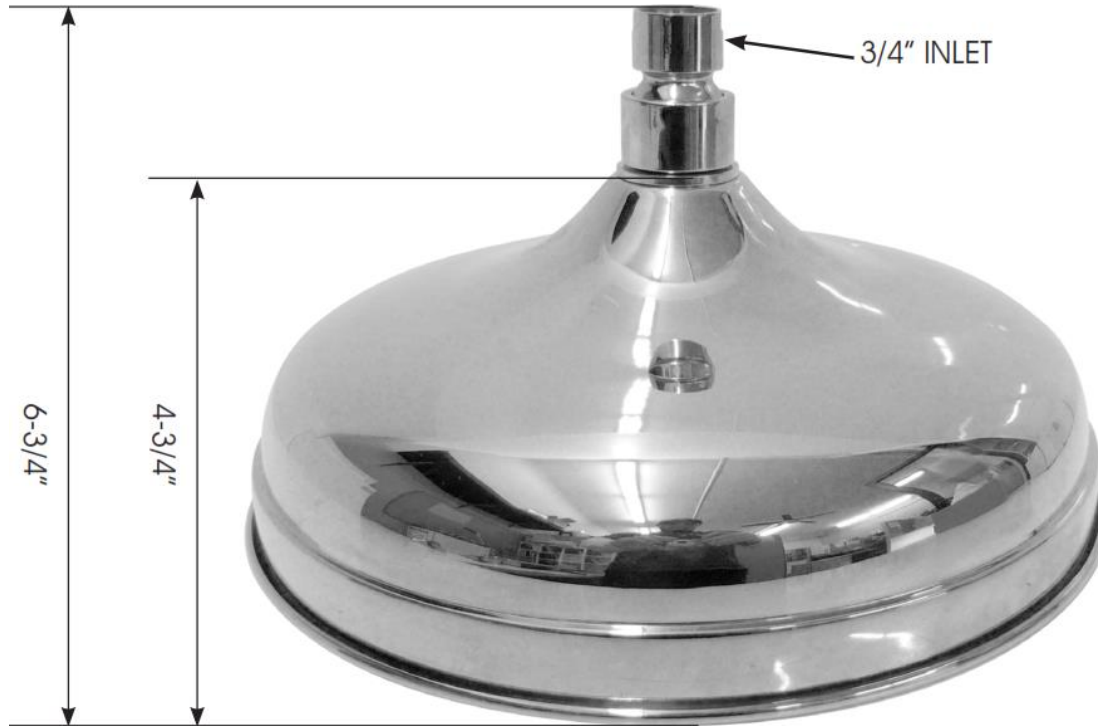

# PRODUCT SPECIFICATIONS

Jan 2021

12" Rain Head  
SF-10-054

- Swiveling ball joint
- Rubber easy-clean jets
- Custom finishes available

Connection	3/4" NPS
GPM	1.8