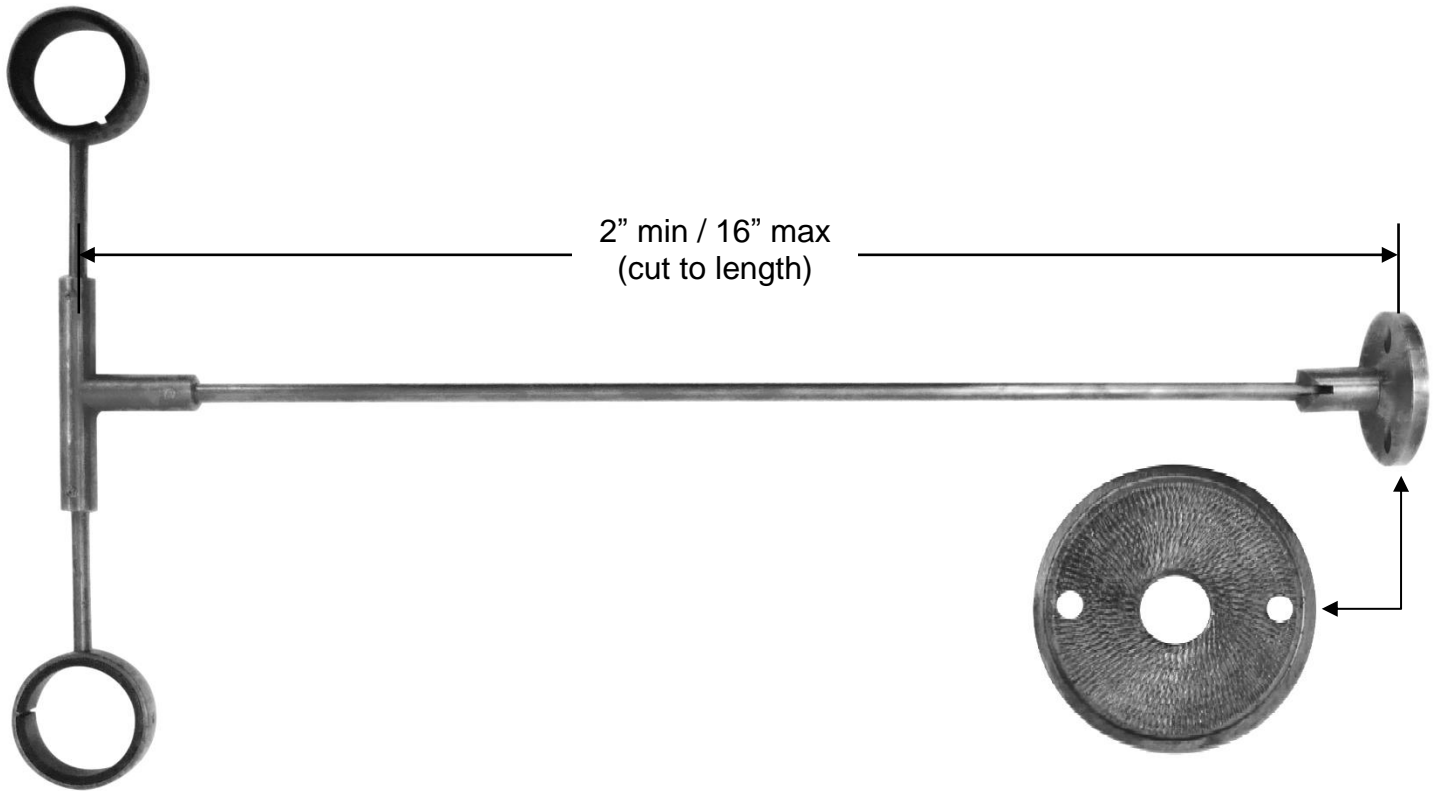

# PRODUCT SPECIFICATIONS

Waterbridge Stabilizer Tee  
WB-ACC-TEE

Feb 2018

- Must be installed on faucet before faucet installation
- Recessed wall plate is textured for optional epoxy
- Mounting hardware included
- Custom finishes available
