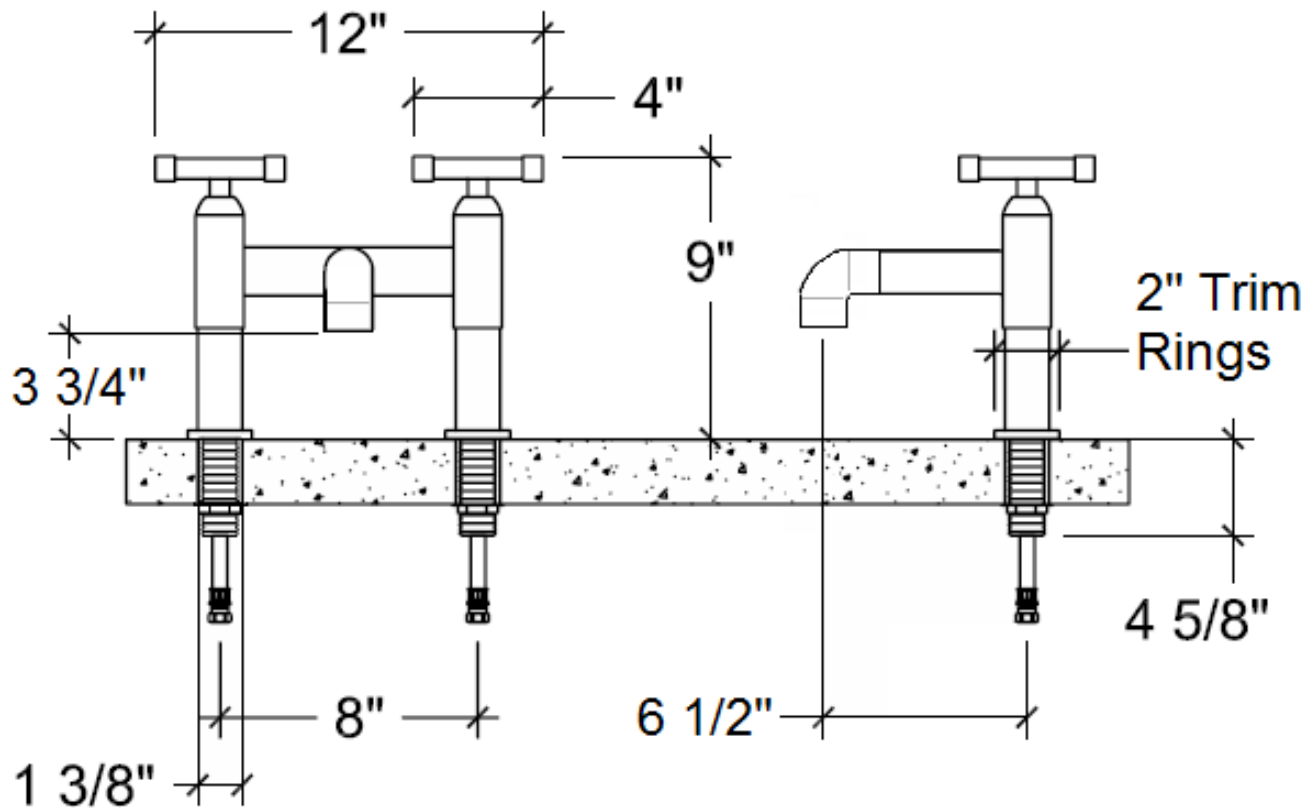

PRODUCT SPECIFICATIONS

Waterbridge Deck Faucet with LBO Spout
WB-LAV-DM-LBO-S

Oct 2016

- ADA Compliant
- Includes Flip-Top Drain w/o overflow
- Offset and Cross handles available
- Custom sizes and finishes available

Connection	3/8" Comp.
Valve	1/2" Ceramic
GPM	1.2