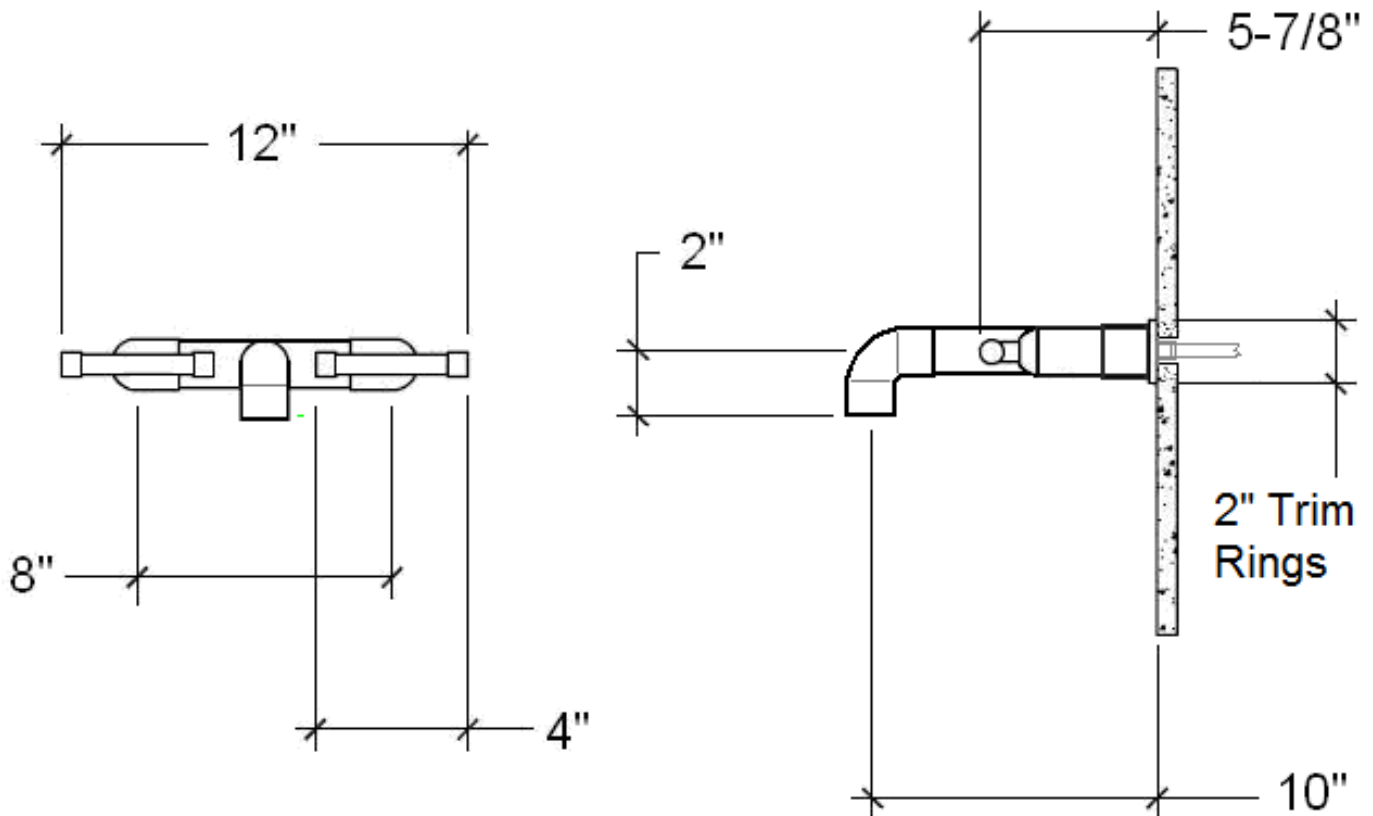

PRODUCT SPECIFICATIONS

Waterbridge Wall Faucet with Elbow Spout WB-LAV-WM-LBO

Oct 2016

- ADA Compliant
- Includes Flip-Top Drain w/o overflow
- Offset and Cross handles available
- Custom sizes and finishes available

Connection	1/2" Copper
Valve	1/2" Ceramic
GPM	1.2