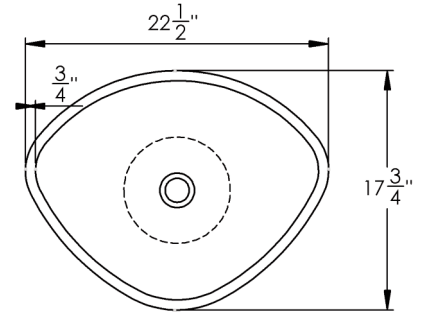

## C125 AKROTIRI VESSEL

©2015 STONE FOREST, INC.

- Available in Grigio Sandstone (GSN)

- All polished.

- Approx thickness at drain is  $\frac{3}{4}$ ".

Required drain use 9054D Grid Drain.  
This can be supplied by Stone Forest at  
your request in select finishes.

- Do not use pop-up drains.

- Do not use plumbers putty.

- Approx 35 lbs.

TOP VIEW

FRONT VIEW

SIDE VIEW