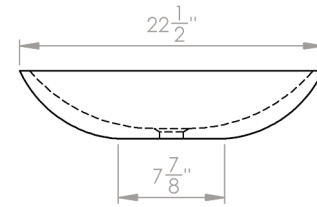

C125 AKROTIRI VESSEL

©2015 STONE FOREST, INC.

- Available in Grigio Sandstone (GSN)

- All polished.

- Approx thickness at drain is $\frac{3}{4}$ ".

Required drain use 9054D Grid Drain.
This can be supplied by Stone Forest at
your request in select finishes.

- Do not use pop-up drains.

- Do not use plumbers putty.

- Approx 35 lbs.

FRONT VIEW