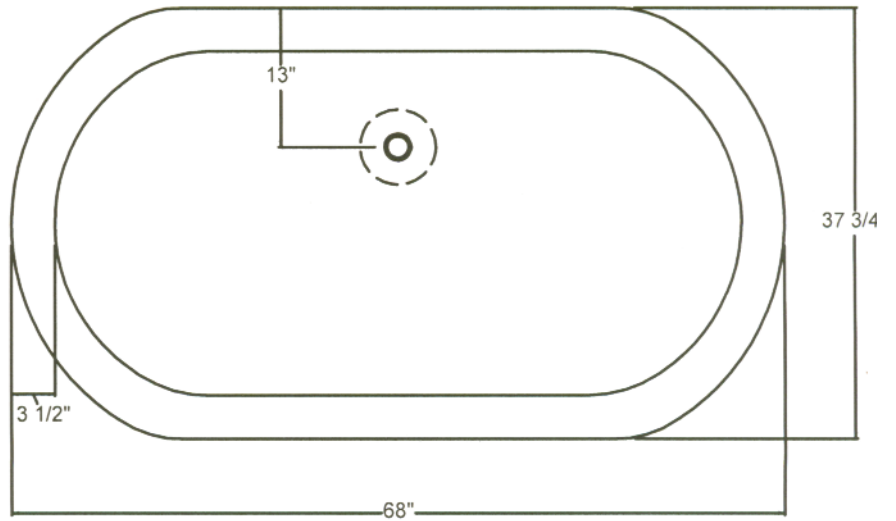

C42-68 ROMAN BATHTUB

© 2005 STONE FOREST, INC.

Carved from a single block of marble

Each tub is carved to order and can be customized to suit your needs

Can be carved to fit most drain assemblies. Please specify location and model of drain when ordering.

Available in:

Carrara marble (CA)

Papiro marble (PA)

Crema marfil marble (CM)

Approx 1900lbs

UPC® listed

TOP VIEW

FRONT VIEW