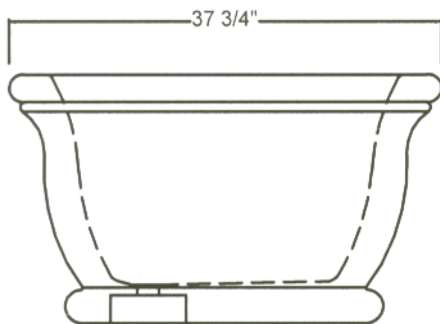

C42-68 ROMAN BATHTUB

© 2005 STONE FOREST, INC.

Carved from a single block of marble

Each tub is carved to order and can be customized to suit your needs

Can be carved to fit most drain assemblies. Please specify location and model of drain when ordering.

Available in:

Carrara marble (CA)

Papiro marble (PA)

Crema marfil marble (CM)

Approx 1900lbs

UPC® listed

TOP VIEW

FRONT VIEW