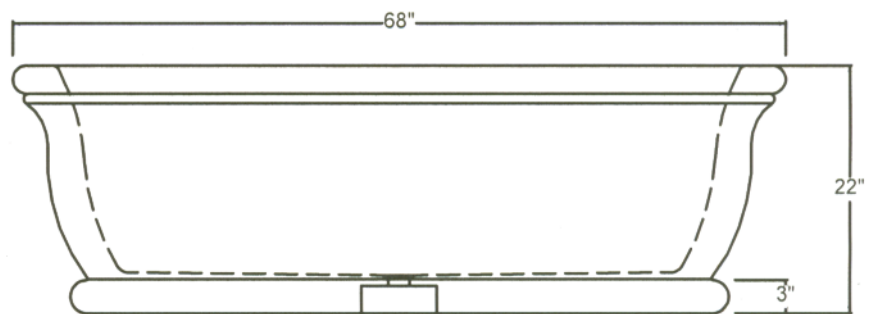

C42-68 ROMAN BATHTUB

© 2005 STONE FOREST, INC.

Carved from a single block of marble

Each tub is carved to order and can be customized to suit your needs

Can be carved to fit most drain assemblies. Please specify location and model of drain when ordering.

Available in:

Carrara marble (CA)

Papiro marble (PA)

Crema marfil marble (CM)

Approx 1900lbs

UPC® listed

TOP VIEW

FRONT VIEW