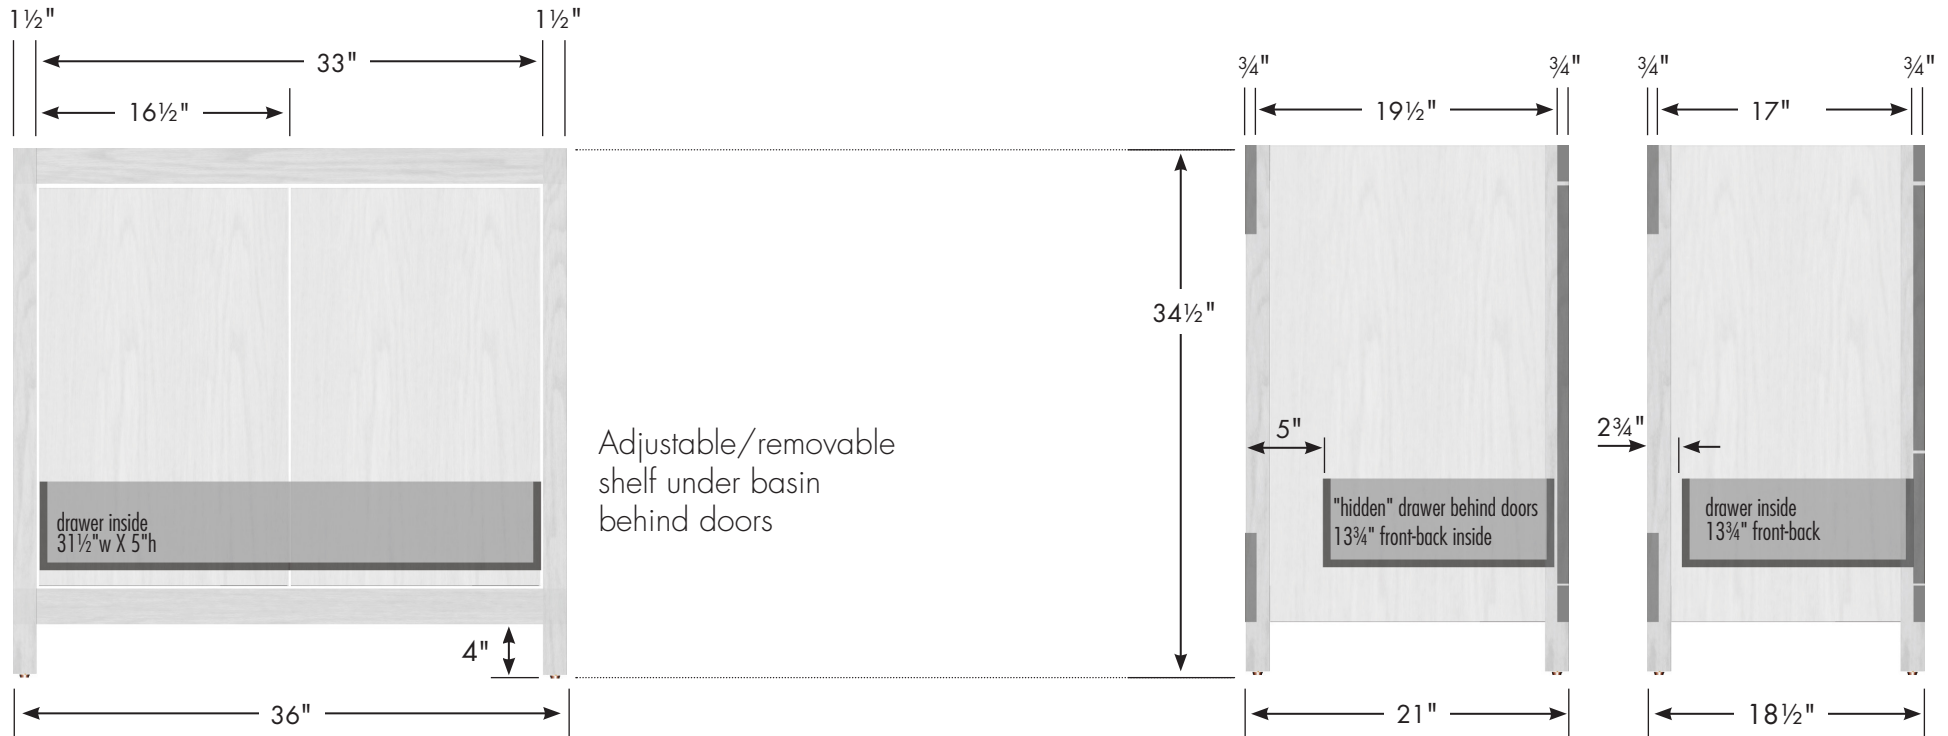

# STRASSER

Specifications:

**Alki View Vanity**  
**36" w, 34½" h, no side drawers**

**36" Alki View Vanity**  
**No Side Drawers**  
 36" wide  
 34½" tall  
 21" or 18½" front-to-back

Vanity back clear openings for plumbing  
 (may need to cut adjustable shelf)