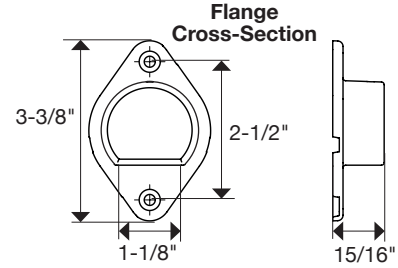

18 in. Satin Nickel fixture shown
LC9R18-4NDSN30