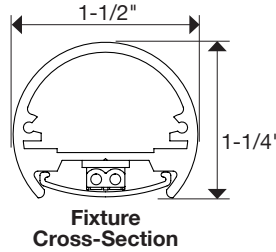

18 in. Satin Nickel fixture shown
LC9R18-4NDSN30