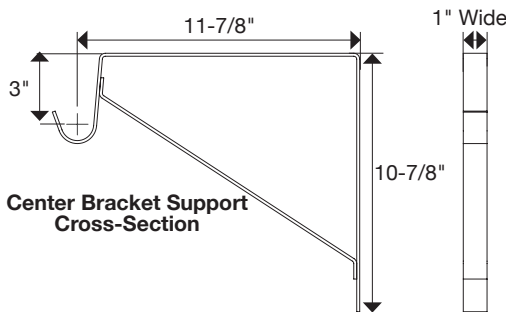

Blue indicates customer choice. Finish indicates fixture finish color. Temp indicates Kelvin Temperature. 20 gauge solid wire ONLY. Push in connectors located on both ends of each sempriaLED fixture.

OPTIONAL INSTALLATION COMPONENTS

PART NUMBER	DESCRIPTION	DIMENSIONS
LC9R-CBS-^{Finish}	Center Bracket Support (Use every 48") Available in Black (BK), Bronze (BZ), Satin Nickel (SN) or White (WT)	11-7/8" x 1" x 10-7/8"
SG9-WW-48^{Color}	48" field-cuttable WireWay. Available in Black (BK), Grey (GR), 48" x 3/4" x 11/16" or White (WT)