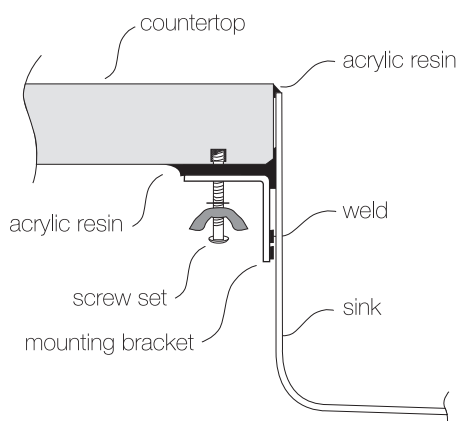

TOPZERO®

RETRO TZ RS814

Seamless Edge Stainless Steel Sink

GENERAL

Fine quality sink bowls formed of 16 gauge BA 304 18/10 nickel bearing stainless steel.

DESIGN FEATURES

Bowl Depth : 10"
Finish : Soft Satin Finish
Underside : Sound absorbing pads and special paint
Drain Opening : 3-1/2"

OPTIONAL ACCESSORIES

Stainless Steel Bottom Grid GRS 814
Bamboo Cutting Board CBS 49
Drying Rack DR 495

SINK DIMENSIONS (INCHES)

SPECIFICATIONS

Patented in USA; Foreign Patents Pending

INSTALLATION PROFILE *

Watch the TopZero Sink
Installation video on [YouTube](#)

follow / like us @