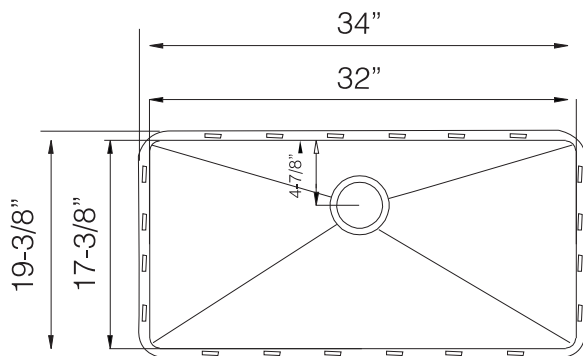

TOPZERO®

RETRO TZ RS814

Seamless Edge Stainless Steel Sink

GENERAL

Fine quality sink bowls formed of 16 gauge BA 304 18/10 nickel bearing stainless steel.

DESIGN FEATURES

Bowl Depth : 10"
Finish : Soft Satin Finish
Underside : Sound absorbing pads and special paint
Drain Opening : 3-1/2"

OPTIONAL ACCESSORIES

Stainless Steel Bottom Grid GRS 814
Bamboo Cutting Board CBS 49
Drying Rack DR 495

SINK DIMENSIONS (INCHES)

SPECIFICATIONS

Patented in USA; Foreign Patents Pending

INSTALLATION PROFILE *