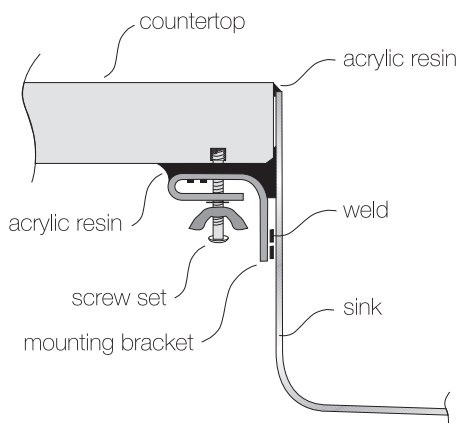

TOPZERO®

COPENHAGEN

TZ V330 Vanity Sinks

Seamless Edge Stainless Steel Sink

GENERAL

Fine quality sink bowls formed of 18 gauge BA 304 18/10 nickel bearing stainless steel.

DESIGN FEATURES

- Bowl Depth : 7"
- Finish : Soft Satin Finish
- Underside : Sound absorbing pads and special paint
- Drain Opening : 3-1/2"

OPTIONAL ACCESSORIES

- Drain Set
- Soap Dispenser

SINK DIMENSIONS (INCHES)

INSTALLATION PROFILE *

SPECIFICATIONS

Watch the TopZero Sink Installation video on [YouTube](#)

follow / like us @      