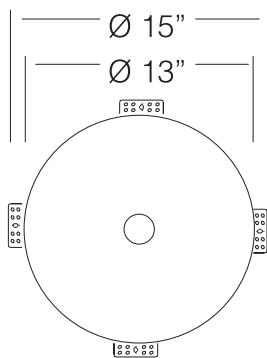

TOPZERO®

COPENHAGEN

TZ V330 Vanity Sinks

Seamless Edge Stainless Steel Sink

GENERAL

Fine quality sink bowls formed of 18 gauge BA 304 18/10 nickel bearing stainless steel.

DESIGN FEATURES

- Bowl Depth : 7"
- Finish : Soft Satin Finish
- Underside : Sound absorbing pads and special paint
- Drain Opening : 3-1/2"

OPTIONAL ACCESSORIES

- Drain Set
- Soap Dispenser

SINK DIMENSIONS (INCHES)

INSTALLATION PROFILE *

SPECIFICATIONS

Watch the TopZero Sink Installation video on [YouTube](#)

follow / like us @      