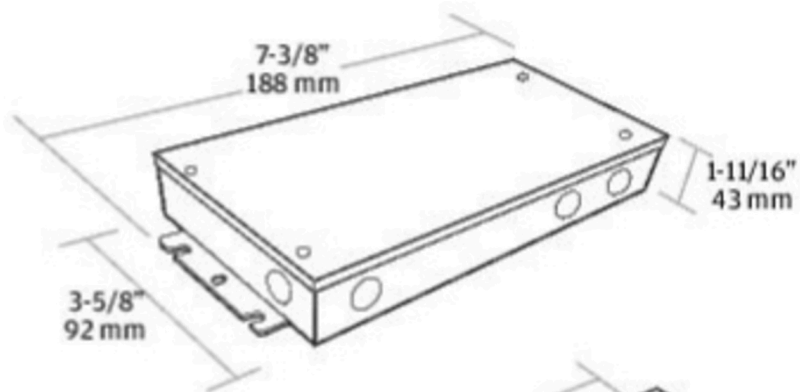

LED 12VDC Power Supply (60Wx1)  
L-12DCH60X1

LED 24VDC Power Supply (96Wx1)  
L-24DCH96X1