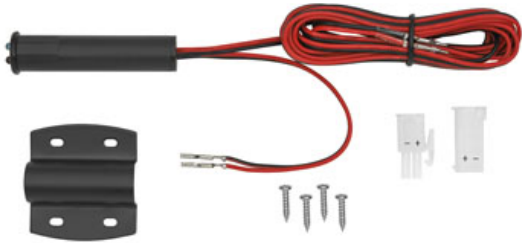

Controllers Oval Door Sensor 12V

L-LED-OVLDS-NI-1

Physical Specs

Finish:	Plastic
Length (Inches):	2.38
Attached Cord:	Yes
Diameter Inch:	0.53
Recessed Diameter (Inches):	0.53
Wire Color:	Black/Red
Input Lead Length (Inches):	79.00
Output Lead Length (Inches):	6.00

Electrical Specs

Wattage Per Foot:	No
Total Wattage:	27.00
Voltage:	12V
Dimmable:	No

Light Output

UV Output:	No
------------	----

Installation Specs

Mount Type:	Recess/Surface
Linkable:	Yes
Trimmable:	No