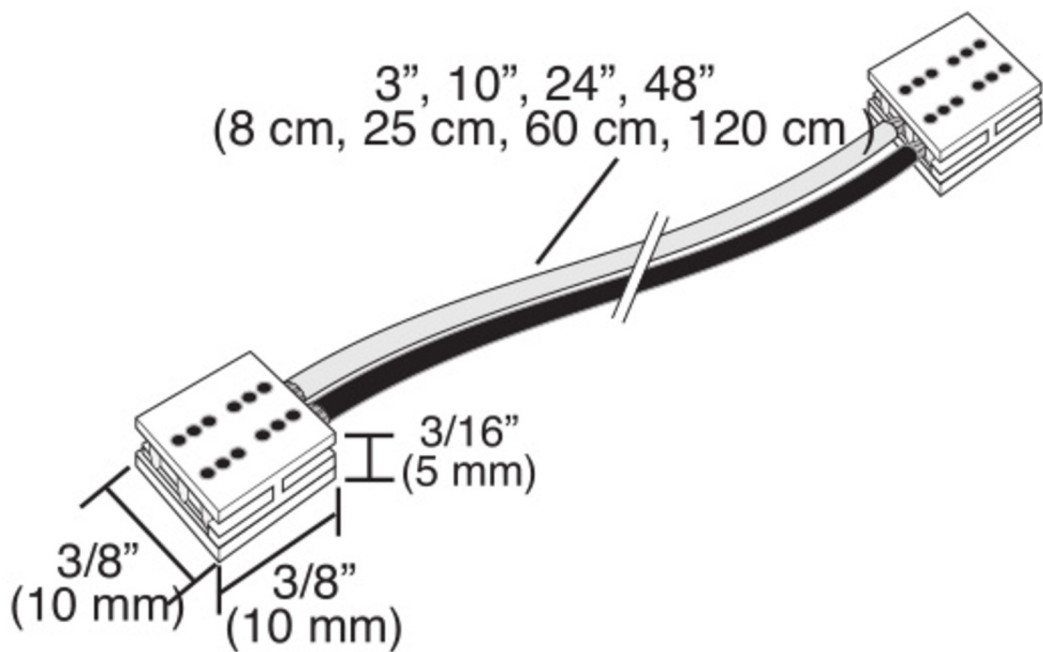

Panel Light - Link Cord 022717

3", 10", 24", 48"
(8 cm, 25 cm, 60 cm, 120 cm)

3/16"
(5 mm)

3/8"
(10 mm)

3/8"
(10 mm)