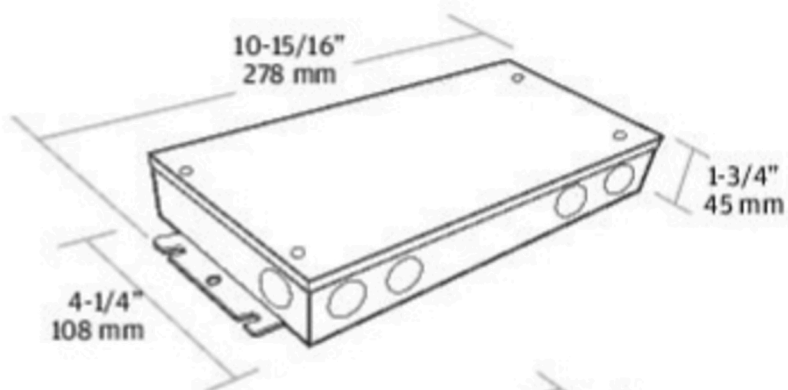

LED 12VDC Power Supply (60Wx3)
L-12DCH60X3

LED 24VDC Power Supply (96Wx3)
L-24DCH96X3