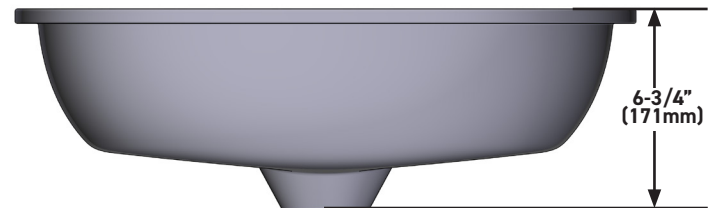

For warranty or additional information, contact:

US Customers

U.S.A.
houseofrohl.com/support
1-800-777-9762

QUEBEC / MARITIMES / WESTERN CANADA
QUÉBEC / MARITIMES / OUEST CANADIEN
QUEBEC / MARITIMOS / CANADA OCCIDENTAL
houseofrohl.ca/support
1-866-473-8442

Canadian Customers

ONTARIO
houseofrohl.ca/support
1-800-287-5354