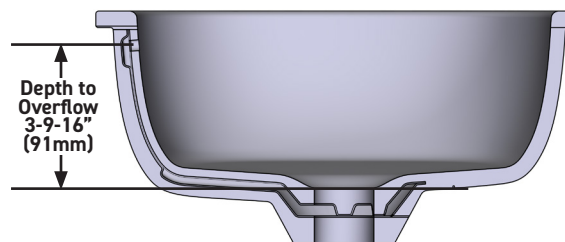

For warranty or additional information, contact:

US Customers

U.S.A.
houseofrohl.com/support
1-800-777-9762

QUEBEC / MARITIMES / WESTERN CANADA
QUÉBEC / MARITIMES / OUEST CANADIEN
QUEBEC / MARITIMOS / CANADA OCCIDENTAL
houseofrohl.ca/support
1-866-473-8442

Canadian Customers

ONTARIO
houseofrohl.ca/support
1-800-287-5354