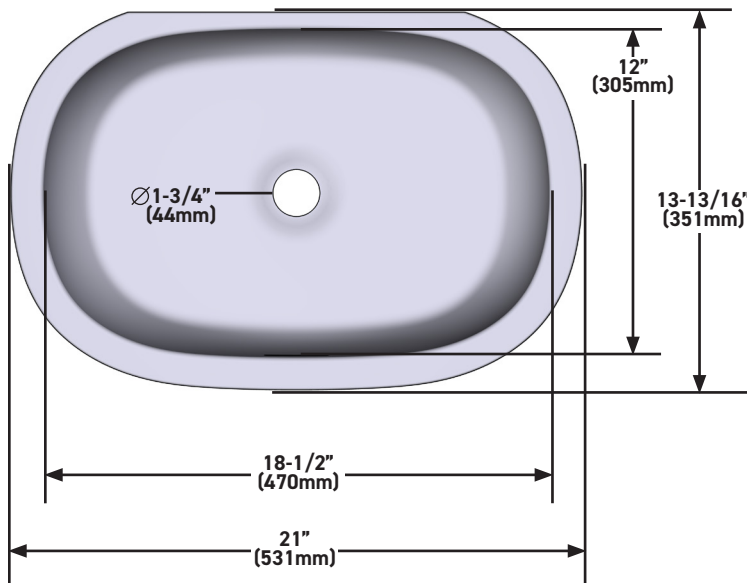

For warranty or additional information, contact:

US Customers

U.S.A.
houseofrohl.com/support
1-800-777-9762

QUEBEC / MARITIMES / WESTERN CANADA
QUÉBEC / MARITIMES / OUEST CANADIEN
QUEBEC / MARITIMOS / CANADA OCCIDENTAL
houseofrohl.ca/support
1-866-473-8442

Canadian Customers

ONTARIO
houseofrohl.ca/support
1-800-287-5354