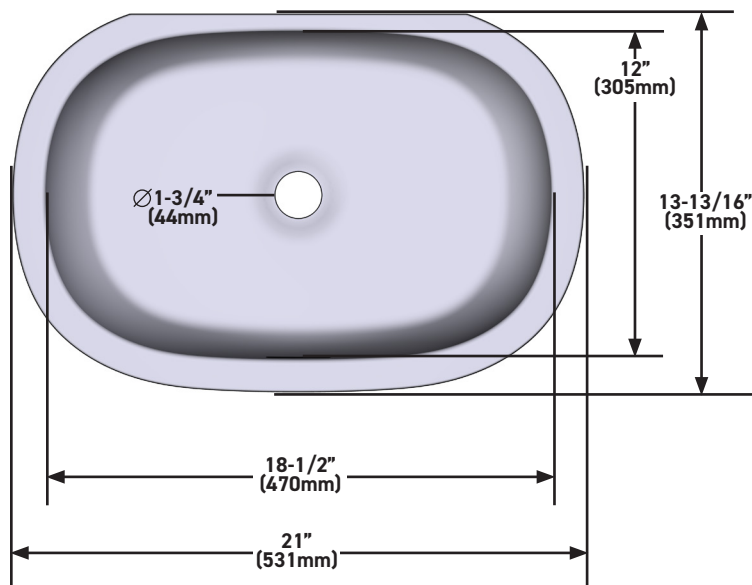

For warranty or additional information, contact:

US Customers

U.S.A.
houseofrohl.com/support
1-800-777-9762

QUEBEC / MARITIMES / WESTERN CANADA
QUÉBEC / MARITIMES / OUEST CANADIEN
QUEBEC / MARITIMOS / CANADA OCCIDENTAL
houseofrohl.ca/support
1-866-473-8442

Canadian Customers

ONTARIO
houseofrohl.ca/support
1-800-287-5354