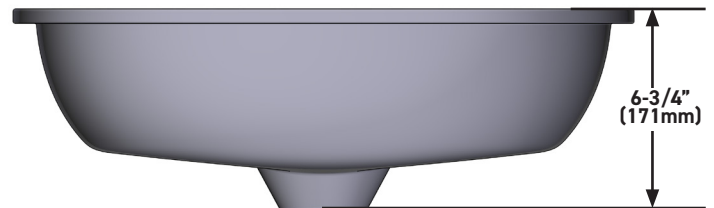

For warranty or additional information, contact:

US Customers

U.S.A.
houseofrohl.com/support
1-800-777-9762

QUEBEC / MARITIMES / WESTERN CANADA
QUÉBEC / MARITIMES / OUEST CANADIEN
QUEBEC / MARITIMOS / CANADA OCCIDENTAL
houseofrohl.ca/support
1-866-473-8442

Canadian Customers

ONTARIO
houseofrohl.ca/support
1-800-287-5354