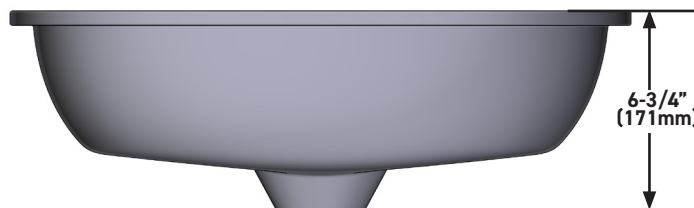

For warranty or additional information, contact:

US Customers

U.S.A.
houseofrohl.com/support
1-800-777-9762

QUEBEC / MARITIMES / WESTERN CANADA
QUÉBEC / MARITIMES / OUEST CANADIEN
QUEBEC / MARITIMOS / CANADA OCCIDENTAL
houseofrohl.ca/support
1-866-473-8442

Canadian Customers

ONTARIO
houseofrohl.ca/support
1-800-287-5354