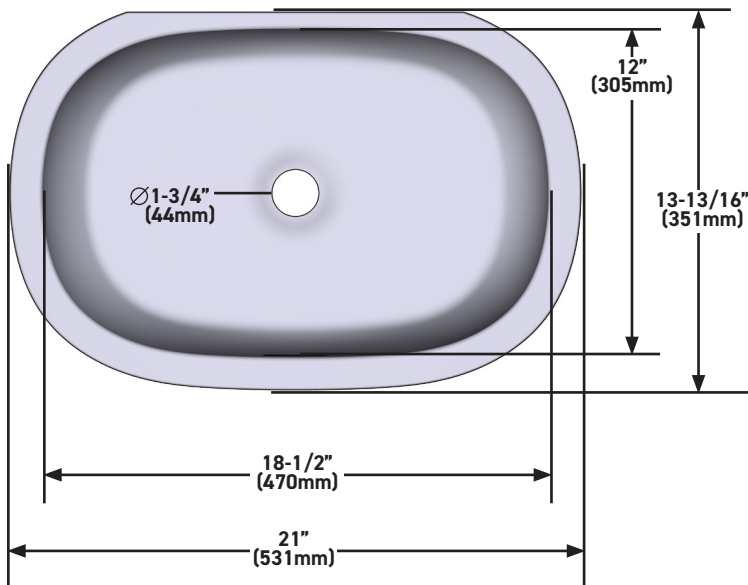

For warranty or additional information, contact:

US Customers

U.S.A.
houseofrohl.com/support
1-800-777-9762

QUEBEC / MARITIMES / WESTERN CANADA
QUÉBEC / MARITIMES / OUEST CANADIEN
QUEBEC / MARITIMOS / CANADA OCCIDENTAL
houseofrohl.ca/support
1-866-473-8442

Canadian Customers

ONTARIO
houseofrohl.ca/support
1-800-287-5354