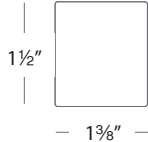

IRIX – model: DR-356

Crystal Collection: Beauty Spots™

WAC LIGHTING

Responsible Lighting®

Fixture Type:

Catalog Number:

Project:

Location:

PRODUCT DESCRIPTION

Beauty Spots™ series are low voltage surface mount fixtures designed for use in drywall ceilings, grid ceilings, walls, or displays. Clear shades fit over the lamp and are retained by a spring band.

FEATURES

- Sold as a complete unit - housing and trim
- Use 12V/24V remote electronic or magnetic transformer (order separately) see next pages for complete transformer spec.
- Easily mounted on suspended or finished ceilings.
- Can be used individually as accent pieces or grouped together.
- LED and Xenon versions are dimmable with ELV dimmers
- 5 year WAC Lighting product warranty

SPECIFICATIONS

Construction: Canopy faceplate is plated chrome. Wiring compartment is steel, painted black.

Light Source: LED 4.3W or Xenon Bi-Pin 20W with canopy.

Mounting: No screws, nails or hardware required. Flat "wing" springs expand against the cut out hole to hold fixture against the surface. 2 3/8" cut out hole.

Mounting: Integral wiring compartment with standard size knock out hole on top. When using a class II power supply, side hole may be used for wire entry

Dimming: ELV Dimming: 100%-10%

Standards: UL & cUL Listed.