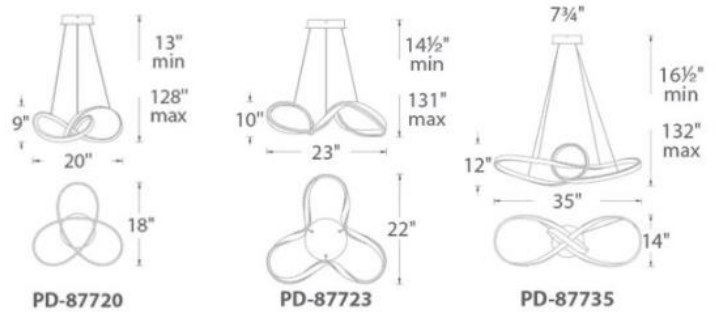

Fixture Type:

Catalog Number:

Project:

Location: