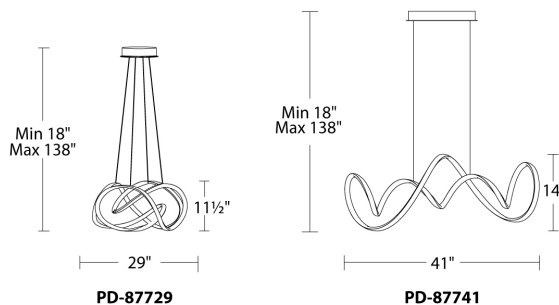

PRODUCT DESCRIPTION

With its captivating and continuous loops, Vornado pushes the limits of engineering—bands of silver and light twist in and out like a Mobius strip on steroids. Finely wrought in spun aluminum and plated with chrome for extra shine.

FEATURES

- Hand-crafted, asymmetric & seamless construction, variation expected
- Thin powered cables provide an ultra-clean look
- Can be mounted on a sloped ceiling
- Universal voltage driver (120V-220V-277V) concealed within canopy

SPECIFICATIONS

Color Temp: 3000K
CRI: 90
Dimming: 100% - 10% ELV; 100%-5% 0-10V
Rated Life: 50,000 hrs
Input: 120V-277V
Construction: Aluminum with composite diffuser
Finish: Chrome
Standards: ETL & cETL listed, Damp listed, Title 24

ORDER NUMBER

Model	Wattage	Voltage	LED Lumens	Delivered Lumens	Finish
PD-87729	29"	87W	120V-277V	7766	CH Chrome
PD-87741	41"	88W		7818	

Example: PD-87741-CH

dweLED.com
Phone (800) 526.2588
Fax (800) 526.2585

Headquarters/Eastern Distribution Center
44 Harbor Park Drive
Port Washington, NY 11050

Central Distribution Center
1600 Distribution Ct
Lithia Springs, GA 30122

Western Distribution Center
1750 Archibald Avenue
Ontario, CA 91760