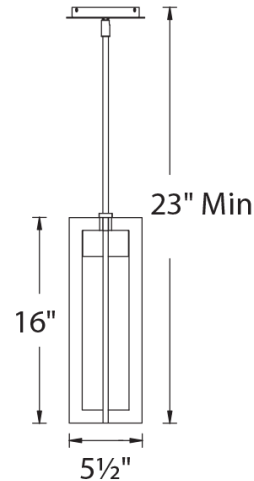

Fixture Type:

Catalog Number:

Project:

Location: