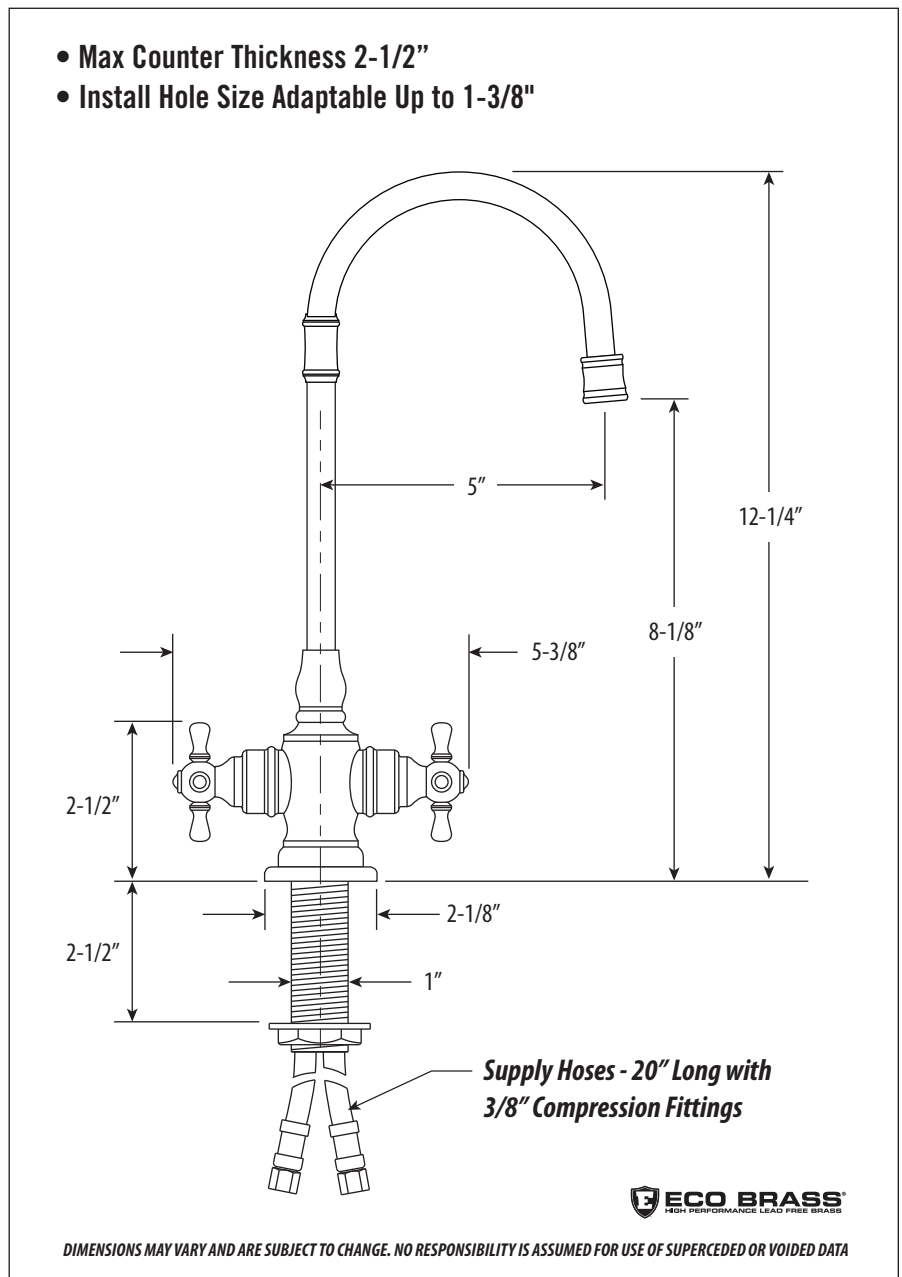

AVAILABLE IN 30 FINISHES + 316 SOLID STAINLESS STEEL

Antique Brass - AB
Antique Bronze - ABZ
Antique Copper - AC
American Bronze - AMB
Antique Pewter - AP
Gloss Black - GB
Black Nickel - BLN
Black-Oil Rubbed Bronze - ORB
Caribbean Bronze - CB
Chocolate Bronze - CHB
Chrome - CH

Classic Bronze - CLZ
Distressed Antique Brass - DAB
Distressed Antique Copper - DAC
Distressed American Bronze - DAMB
Distressed Antique Pewter - DAP
Matte Black - MB
Polished Brass - PB
Polished Copper - PC
Polished Gold - PG
Polished Nickel - PN
Satin Brass - SB

Satin Chrome - SC
Satin Gold - SG
Satin Nickel - SN
Stainless Steel - SS*
Tuscan Brass - TB
Unlaquered Polished Brass - UPB
Venetian Bronze - VB
Weathered Brass - WB
Weathered Copper - WC