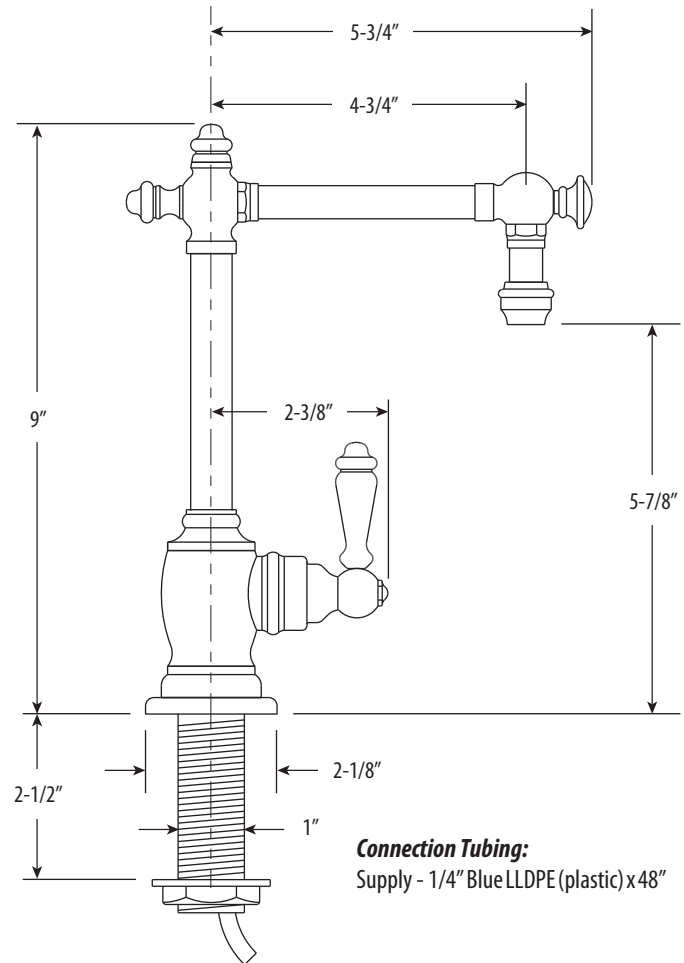

# TOWSON COLD ONLY FILTRATION FAUCET SPECS - LEVER HANDLE

### PRODUCT DESCRIPTION

- Cold filtered water on demand.
- For use with Waterstone Filtration System.
- Adds convenience to any kitchen.
- Part of the Towson Traditional Suite.
- Straight spout with 4-3/4" reach.
- Spout swivels 360 degrees.
- Single lever handle.
- Compatible with reverse osmosis filtration systems.
- 1/4 turn ceramic disk valve cartridges.
- 1.1 gpm maximum flow rate.
- Solid brass construction.
- Lifetime Functional Warranty.
- Made in America.

### CODES/STANDARDS APPLICABLE

Specified model meets or exceeds the following:

- ASME A112.18.1
- CSA B125.1
- NSF 61, 372
- CALGreen
- ADA Compliant

- Max Counter Thickness 2-1/2"
- Install Hole Size 1-3/8"