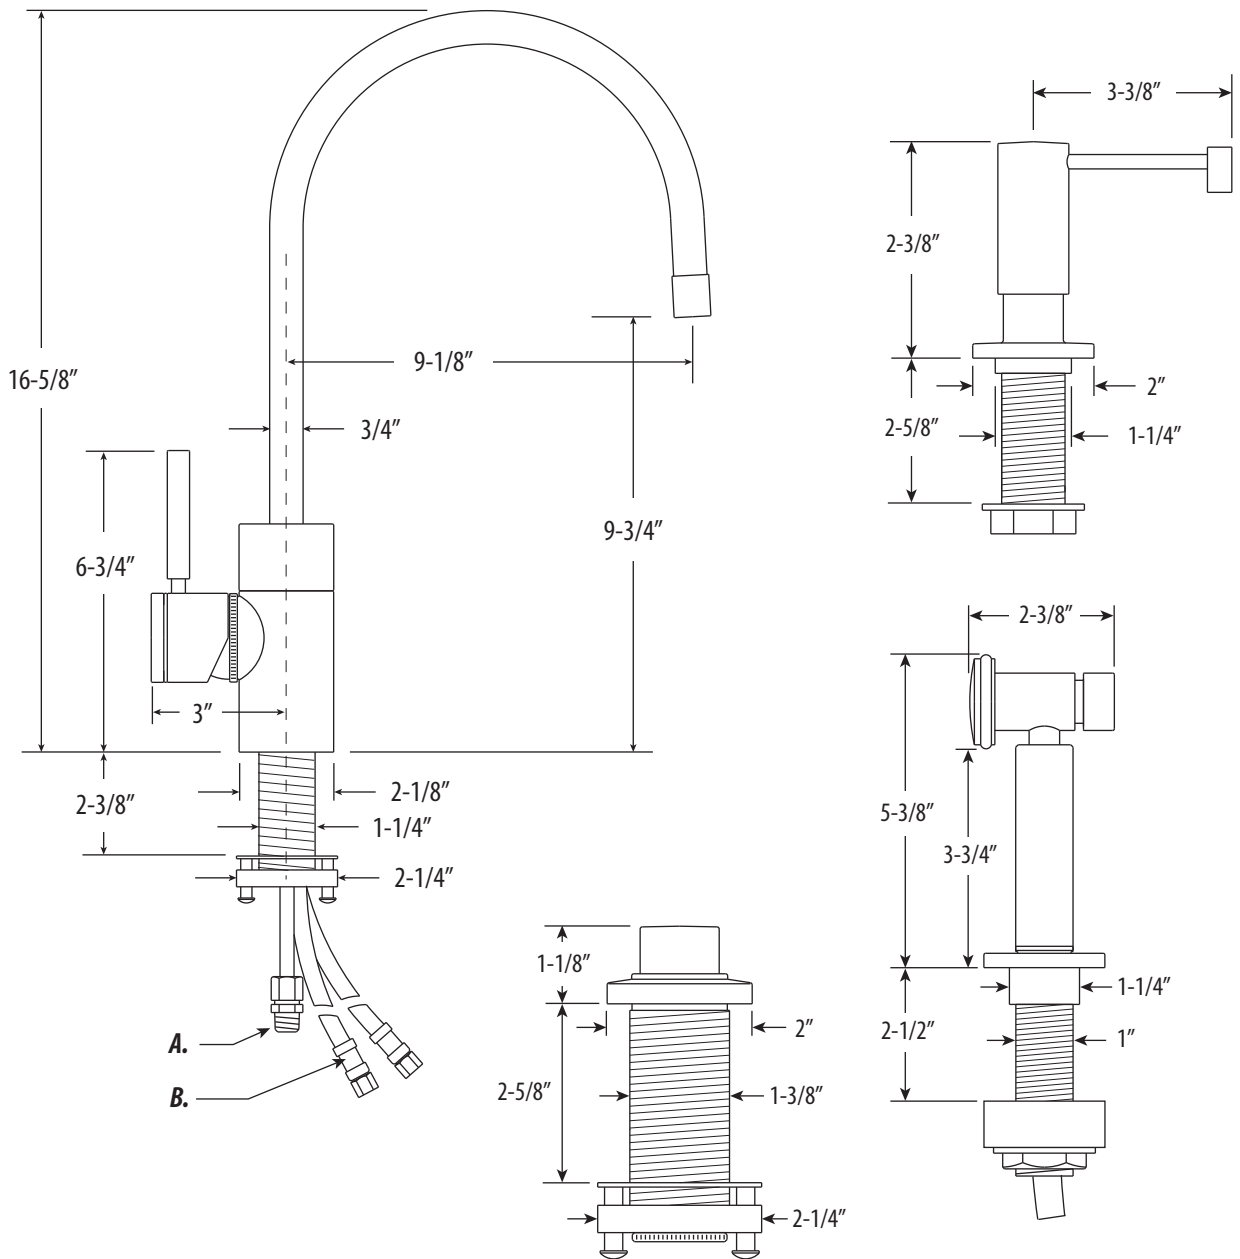

## PARCHE KITCHEN FAUCET / 3PC. SUITE

# 3800-3

- MAX COUNTER THICKNESS 2-3/8"
- MINIMUM INSTALL HOLE SIZE 1-3/8"

- A. Side Spray Connection with 1/4" NPT Pipe Fitting
- B. Supply Hoses - 20" Long with 3/8" Compression Fittings

DIMENSIONS MAY VARY AND ARE SUBJECT TO CHANGE. NO RESPONSIBILITY IS ASSUMED FOR USE OF SUPERCEDED OR VOIDED DATA