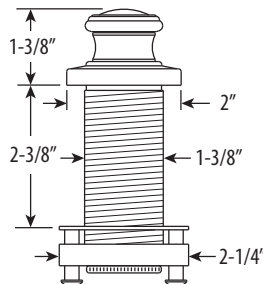

HAMPTON TWO HANDLE KITCHEN FAUCET / 3PC. SUITE

8030-3

- MAX COUNTER THICKNESS 2-3/8"
- MINIMUM INSTALL HOLE SIZE 1-1/2"

- A. Side Spray Connection with 1/4" NPT Pipe Fitting
- B. Supply Hoses - 20" Long with 3/8" Compression Fittings

DIMENSIONS MAY VARY AND ARE SUBJECT TO CHANGE. NO RESPONSIBILITY IS ASSUMED FOR USE OF SUPERCEDED OR VOIDED DATA