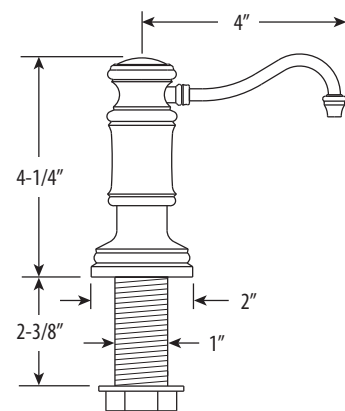

HAMPTON TWO HANDLE KITCHEN FAUCET / 3PC. SUITE

8030-3

- MAX COUNTER THICKNESS 2-3/8"
- MINIMUM INSTALL HOLE SIZE 1-1/2"

- A. Side Spray Connection with 1/4" NPT Pipe Fitting
- B. Supply Hoses - 20" Long with 3/8" Compression Fittings

DIMENSIONS MAY VARY AND ARE SUBJECT TO CHANGE. NO RESPONSIBILITY IS ASSUMED FOR USE OF SUPERCEDED OR VOIDED DATA