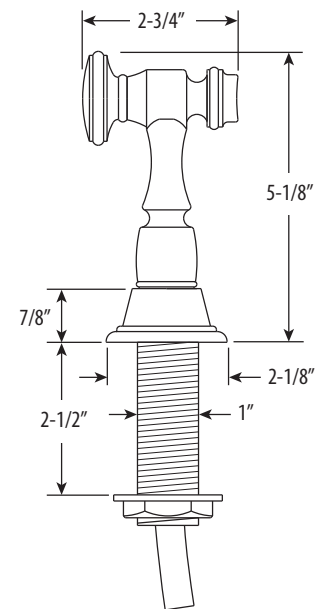

HAMPTON TWO HANDLE KITCHEN FAUCET / 3PC. SUITE

8030-3

- MAX COUNTER THICKNESS 2-3/8"
- MINIMUM INSTALL HOLE SIZE 1-1/2"

- A. Side Spray Connection with 1/4" NPT Pipe Fitting
- B. Supply Hoses - 20" Long with 3/8" Compression Fittings

DIMENSIONS MAY VARY AND ARE SUBJECT TO CHANGE. NO RESPONSIBILITY IS ASSUMED FOR USE OF SUPERCEDED OR VOIDED DATA