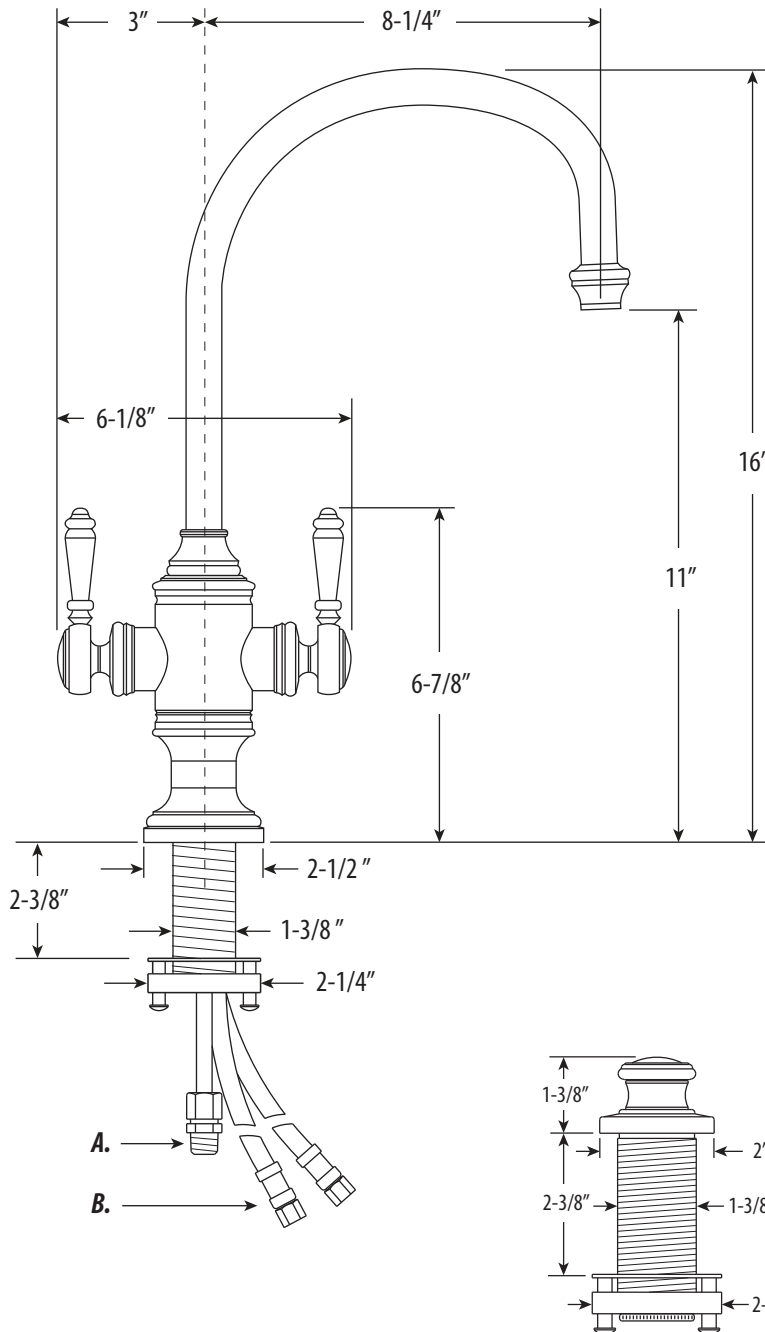

HAMPTON TWO HANDLE KITCHEN FAUCET / 3PC. SUITE

8030-3

- MAX COUNTER THICKNESS 2-3/8"
- MINIMUM INSTALL HOLE SIZE 1-1/2"

- A. Side Spray Connection with 1/4" NPT Pipe Fitting
- B. Supply Hoses - 20" Long with 3/8" Compression Fittings

DIMENSIONS MAY VARY AND ARE SUBJECT TO CHANGE. NO RESPONSIBILITY IS ASSUMED FOR USE OF SUPERCEDED OR VOIDED DATA