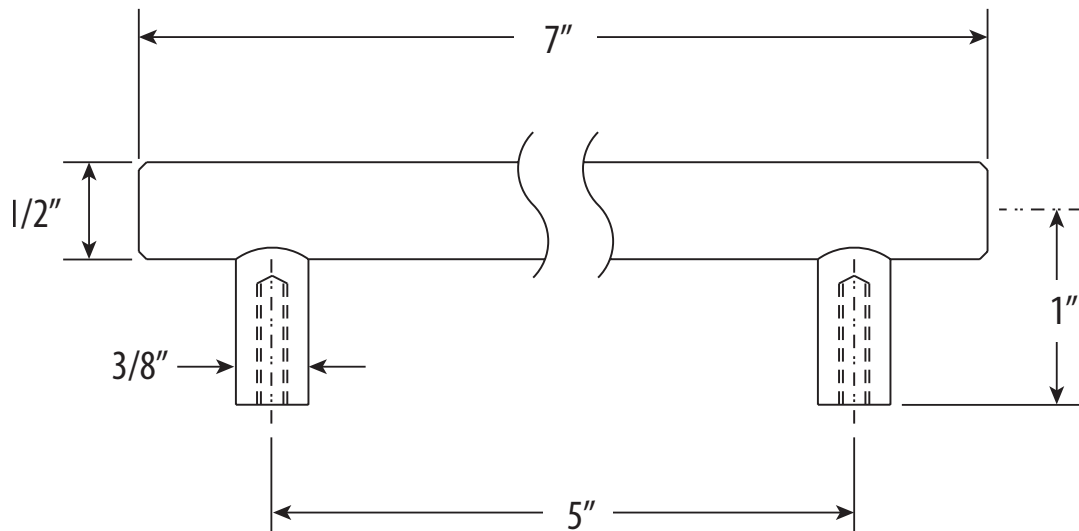

CONTEMPORARY 5" CABINET DRAWER PULL

HCP-0500

- Break to length screws
- Fits materials from 1/2" to 1-1/2" thick

 **ECO BRASS**
HIGH PERFORMANCE LEAD FREE BRASS

DIMENSIONS MAY VARY AND ARE SUBJECT TO CHANGE. NO RESPONSIBILITY IS ASSUMED FOR USE OF SUPERCEDED OR VOIDED DATA