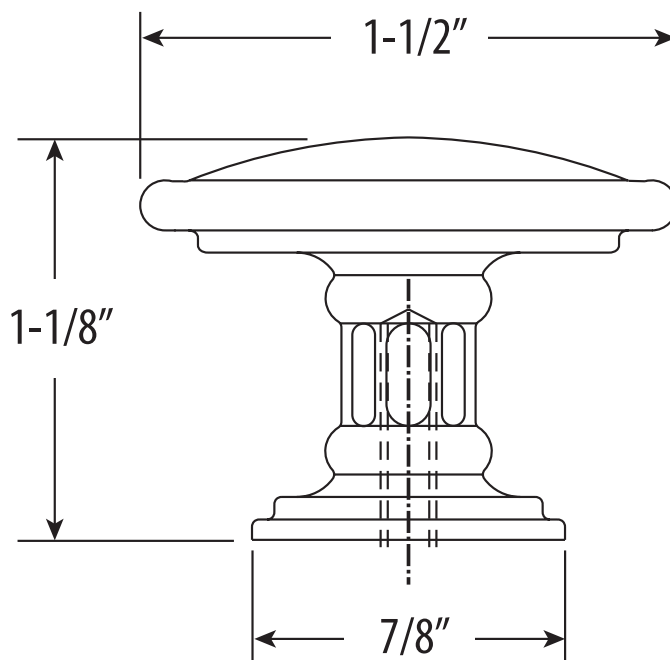

TRADITIONAL LARGE PLAIN CABINET KNOB

HTK-002

• FITS MATERIALS FROM 1/4" TO 1-1/2" THICK

*DIMENSIONS MAY VARY AND ARE SUBJECT TO CHANGE. NO RESPONSIBILITY IS ASSUMED FOR USE OF SUPERCEDED OR VOIDED DATA*