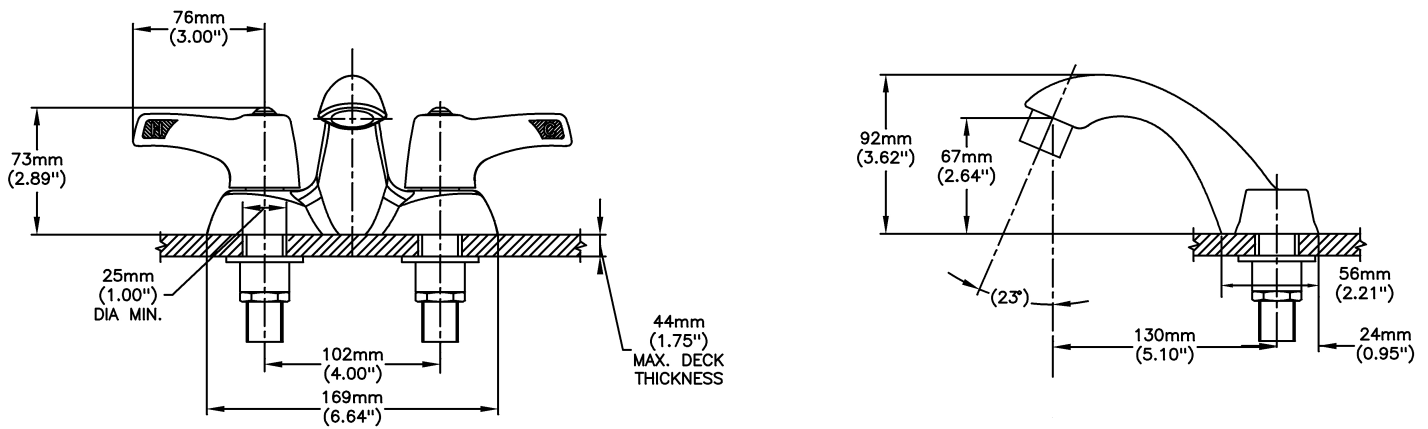

Lavatory Faucets

4" Centerset- CER-TECK ceramic structures

Model No: 21C143-TI

COMPLIES WITH:

- CSA certified
- Complies to ASME A112.18.1/CSA B125.1
- Verified compliant with 0.25% weighted average Pb content regulations
-  Handles No. 2, 3, 4 and 5
Indicates compliance to ICC/ANSI A117.1
-  Outlet options 2,3 and 4 are EPA WaterSense listed
- (Contact Delta Representative for State and/or Local Approvals)

NOTES:

21T - 4" Centerset - TUF-TECK® compression structures

SPECIFICATION:

- HEAVY DUTY CAST BRASS centerset faucet
- 102mm (4") centers, two handle
- Polished chrome plated finish with polished underspout
- Metal hold-down package
- Designed for routine 180°F (82°C) disinfection cycles up to 30 mins
- Outlet#: 4 - Standard 1.5 GPM (5.7 L/Min) Flow Control Aerator
- Handle#: 3 - 76 mm (3") Lever Blade Handles-ADA Compliant-Metal-Color indexed-Vandal Resistant (VR) screws
- Standard Product Less Pop-up (No Pop-up Hole)
- Handle Temperature Indicators

OPERATION:

- Not Available

(Dimensional drawing on following page)

Delta reserves the right (1) to make changes to specifications and materials, and (2) to change or discontinue models, both without notice or obligation. Dimensions are for reference. Measurement may vary plus or minus 6mm(0.25"). Mounting locations are suggested only. Check with local codes for requirements in your area. This spec was produced June 21, 2021.

INLETS: 1/2" MIP/COUPLING NUTS (NUTS NOT SUPPLIED)

Delta reserves the right (1) to make changes to specifications and materials, and (2) to change or discontinue models, both without notice or obligation. Dimensions are for reference. Measurement may vary plus or minus 6mm(0.25"). Mounting locations are suggested only. Check with local codes for requirements in your area. This spec was produced June 21, 2021.