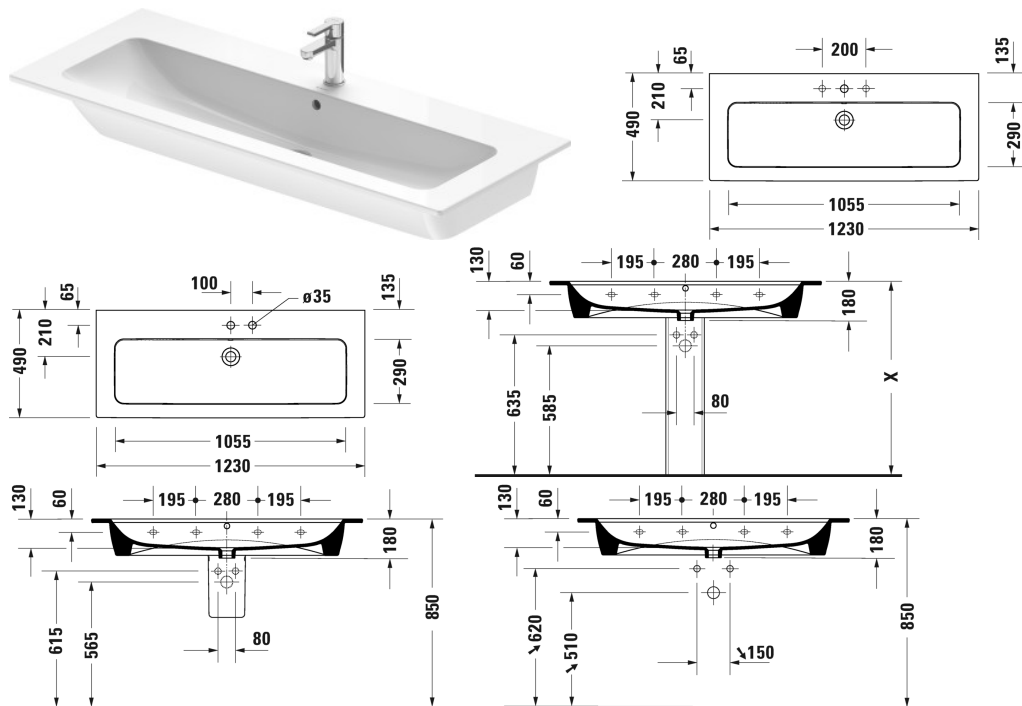

ME by Starck Washbasin, furniture washbasin # 236112..00 /  
236112..58 / 236112..60 / 236112..00 / 236112..58 / 236112..60

|< 1230 mm >|

Washbasin, furniture washbasin	Dimension	Weight	Order number
with overflow, with tap platform, fixings included, fixings included, wall-mounted, wall-mounted, 1230 mm			
<b>Colors</b>			
00 White Alpin 32 White Satin Matt			
<b>Variant</b>			
●	1230 x 490 mm	33.400 kilogram	236112..00
●●	1230 x 490 mm	33.400 kilogram	236112..58
⊗	1230 x 490 mm	33.400 kilogram	236112..60
●	1230 x 490 mm	33.400 kilogram	236112..00
●●	1230 x 490 mm	33.400 kilogram	236112..58
⊗	1230 x 490 mm	33.400 kilogram	236112..60
<b>Infobox</b>			
recommendation of furniture see from page xxx, Washbasin is not ADA compliant in conjunction with pedestal, siphon cover or metal console			

**ME by Starck Washbasin, furniture washbasin # 236112..00 / 236112..58 / 236112..60 / 236112..00 / 236112..58 / 236112..60**

|< 1230 mm >|

Sanitary ceramics with the special WonderGliss surface finish will remain clean and attractive-looking for a long time to come.  
When ordering WonderGliss please add a "1" as eleventh digit to the model number.

**Accessory**

Space saving siphon 31,75 mm	1 1/4" mm	0.400 kilogram	005076
------------------------------	-----------	----------------	--------

**Suitable products**

Vanity unit wall-mounted 1 pull-out compartment, for ME by Starck # 233612, 236112, 1220 x 481 mm	1220 x 481 mm		LC6143
---	---------------	--	--------