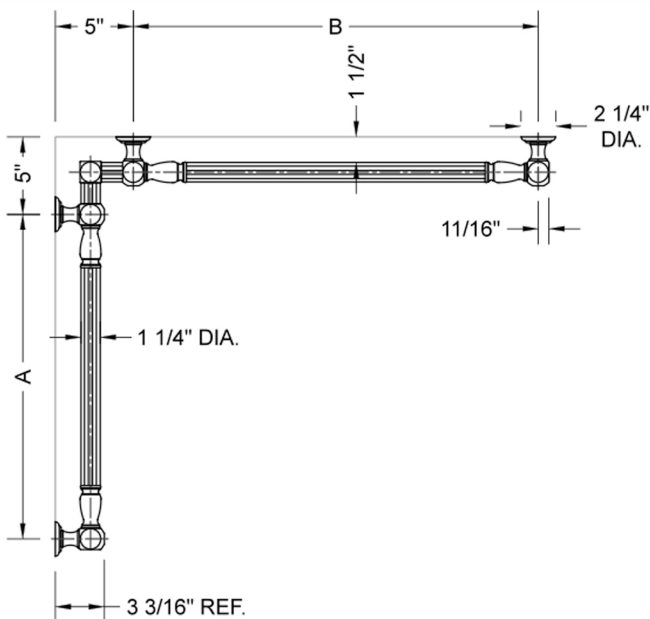

## G21 32" x 60" Inside Corner Grab Bar Model #: G21-32-60-IC-

### FEATURES:

- ADA compliant when properly installed
- All brass construction, fully polished & plated
- All grab bars can be custom sized. Contact JACLO for pricing & availability
- Optional handshower sliders and toilet paper/wash cloth holders can be added only upon initial order
- Grab bars over 32" REQUIRE a middle post

### SPECIFICATION DRAWING:

BRASS LUXURY GRAB BAR							
PART. #	DESCRIPTION	A	B	PART. #	DESCRIPTION	A	B
G21-12-12-IC	CENTER OF POST	12"	12"	G21-24-36-IC	CENTER OF POST	24"	36"
G21-12-16-IC	CENTER OF POST	12"	16"	G21-24-48-IC	CENTER OF POST	24"	48"
G21-12-24-IC	CENTER OF POST	12"	24"	G21-24-60-IC	CENTER OF POST	24"	60"
G21-12-32-IC	CENTER OF POST	12"	32"				
				G21-32-32-IC	CENTER OF POST	32"	32"
G21-12-36-IC	CENTER OF POST	12"	36"	G21-32-36-IC	CENTER OF POST	32"	36"
G21-12-48-IC	CENTER OF POST	12"	48"	G21-32-48-IC	CENTER OF POST	32"	48"
G21-12-60-IC	CENTER OF POST	12"	60"	G21-32-60-IC	CENTER OF POST	32"	60"
G21-16-16-IC	CENTER OF POST	16"	16"	G21-36-36-IC	CENTER OF POST	36"	36"
G21-16-24-IC	CENTER OF POST	16"	24"	G21-36-48-IC	CENTER OF POST	36"	48"
G21-16-32-IC	CENTER OF POST	16"	32"	G21-36-60-IC	CENTER OF POST	36"	60"
G21-16-36-IC	CENTER OF POST	16"	36"	G21-48-48-IC	CENTER OF POST	48"	48"
G21-16-48-IC	CENTER OF POST	16"	48"	G21-48-60-IC	CENTER OF POST	48"	60"
G21-16-60-IC	CENTER OF POST	16"	60"				
				G21-60-60-IC	CENTER OF POST	60"	60"
G21-24-24-IC	CENTER OF POST	24"	24"				
G21-24-32-IC	CENTER OF POST	24"	32"				