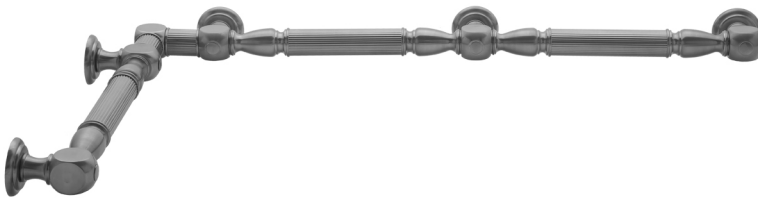

## G21 32" x 60" Inside Corner Grab Bar Model #: G21-32-60-IC-

### FEATURES:

- ADA compliant when properly installed
- All brass construction, fully polished & plated
- All grab bars can be custom sized. Contact JACLO for pricing & availability
- Optional handshower sliders and toilet paper/wash cloth holders can be added only upon initial order
- Grab bars over 32" REQUIRE a middle post

### AVAILABLE FINISHES:

Polished Chrome (PCH)	Satin Chrome (SC)	Bronze Umber (BU)
Satin Nickel (SN)	Pewter (PEW)	Caramel Bronze (CB)
Polished Nickel (PN)	Antique Brass (AB)	Antique Copper (ACU)
Oil-Rubbed Bronze (ORB)	Polished Brass (PB)	Polished Copper (PCU)
Vintage Bronze (VB)	Satin Brass (SB)	Matte Black (MBK)
Satin Gold (SG)	Polished Gold (PG)	Black Nickel (BKN)
Bombay Gold (BG)	Jewelers Gold (JG)	Europa Bronze (EB)
White (WH)	Sedona Beige (SDB)	Tristan Brass (TB)
Unlacquered Brass (ULB)	Satin Cooper (SCU)	