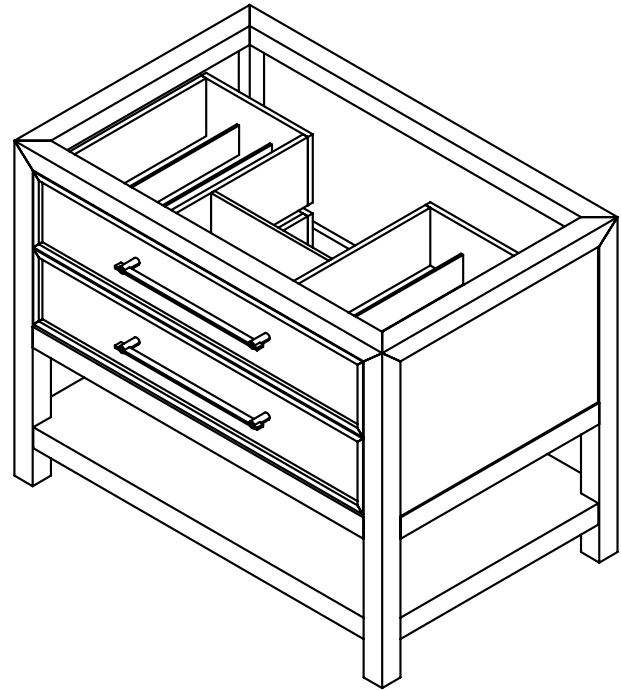

**Features**

- Three-way mitered joinery on vanity frame
- Mitered thin frame drawer detail
- Top drawer is a plumbing drawer
- Bottom drawer is a plumbing drawer
- Open shelf storage
- Removable glass drawer dividers included

**Materials & Construction**

- Solid wood and veneer construction
- Full plywood back panel, no cutout
- Dovetailed drawers
- Pre-installed solid stainless steel hardware
- Blum undermount full extension slow close slides
- Durable, moisture resistant polyurethane finish
- Adjustable leveling feet

**Dimensions**

Width: 35-5/8"  
 Height: 28-1/8"  
 Depth: 22-3/4"

**Model Number Key**

PRODUCT LINE	CATEGORY	COLLECTION	WIDTH	FINISH OPTIONS	OPTIONS
C = Craft Series	V = Vanity	SK = Skaarsgard	36"	(See above)	(See above)