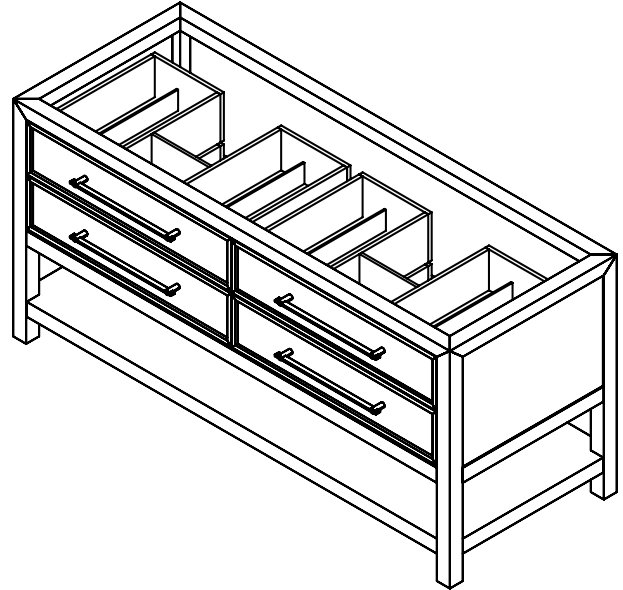

**Features**

- Three-way mitered joinery on vanity frame
- Mitered thin frame drawer detail
- Top drawers are plumbing drawers
- Bottom drawers are plumbing drawers
- Open shelf storage
- Removable glass drawer dividers included

**Materials & Construction**

- Solid wood and veneer construction
- Full plywood back panel, no cutout
- Dovetailed drawers
- Pre-installed solid stainless steel hardware
- Blum undermount full extension slow close slides
- Durable, moisture resistant polyurethane finish
- Adjustable leveling feet

**Dimensions**

Width: 59-5/8"  
 Height: 28-1/8"  
 Depth: 22-3/4"

**Model Number Key**

PRODUCT LINE	CATEGORY	COLLECTION	WIDTH	FINISH OPTIONS	OPTIONS
C = Craft Series	V = Vanity	SK = Skaarsgard	60"	(See above)	(See above)